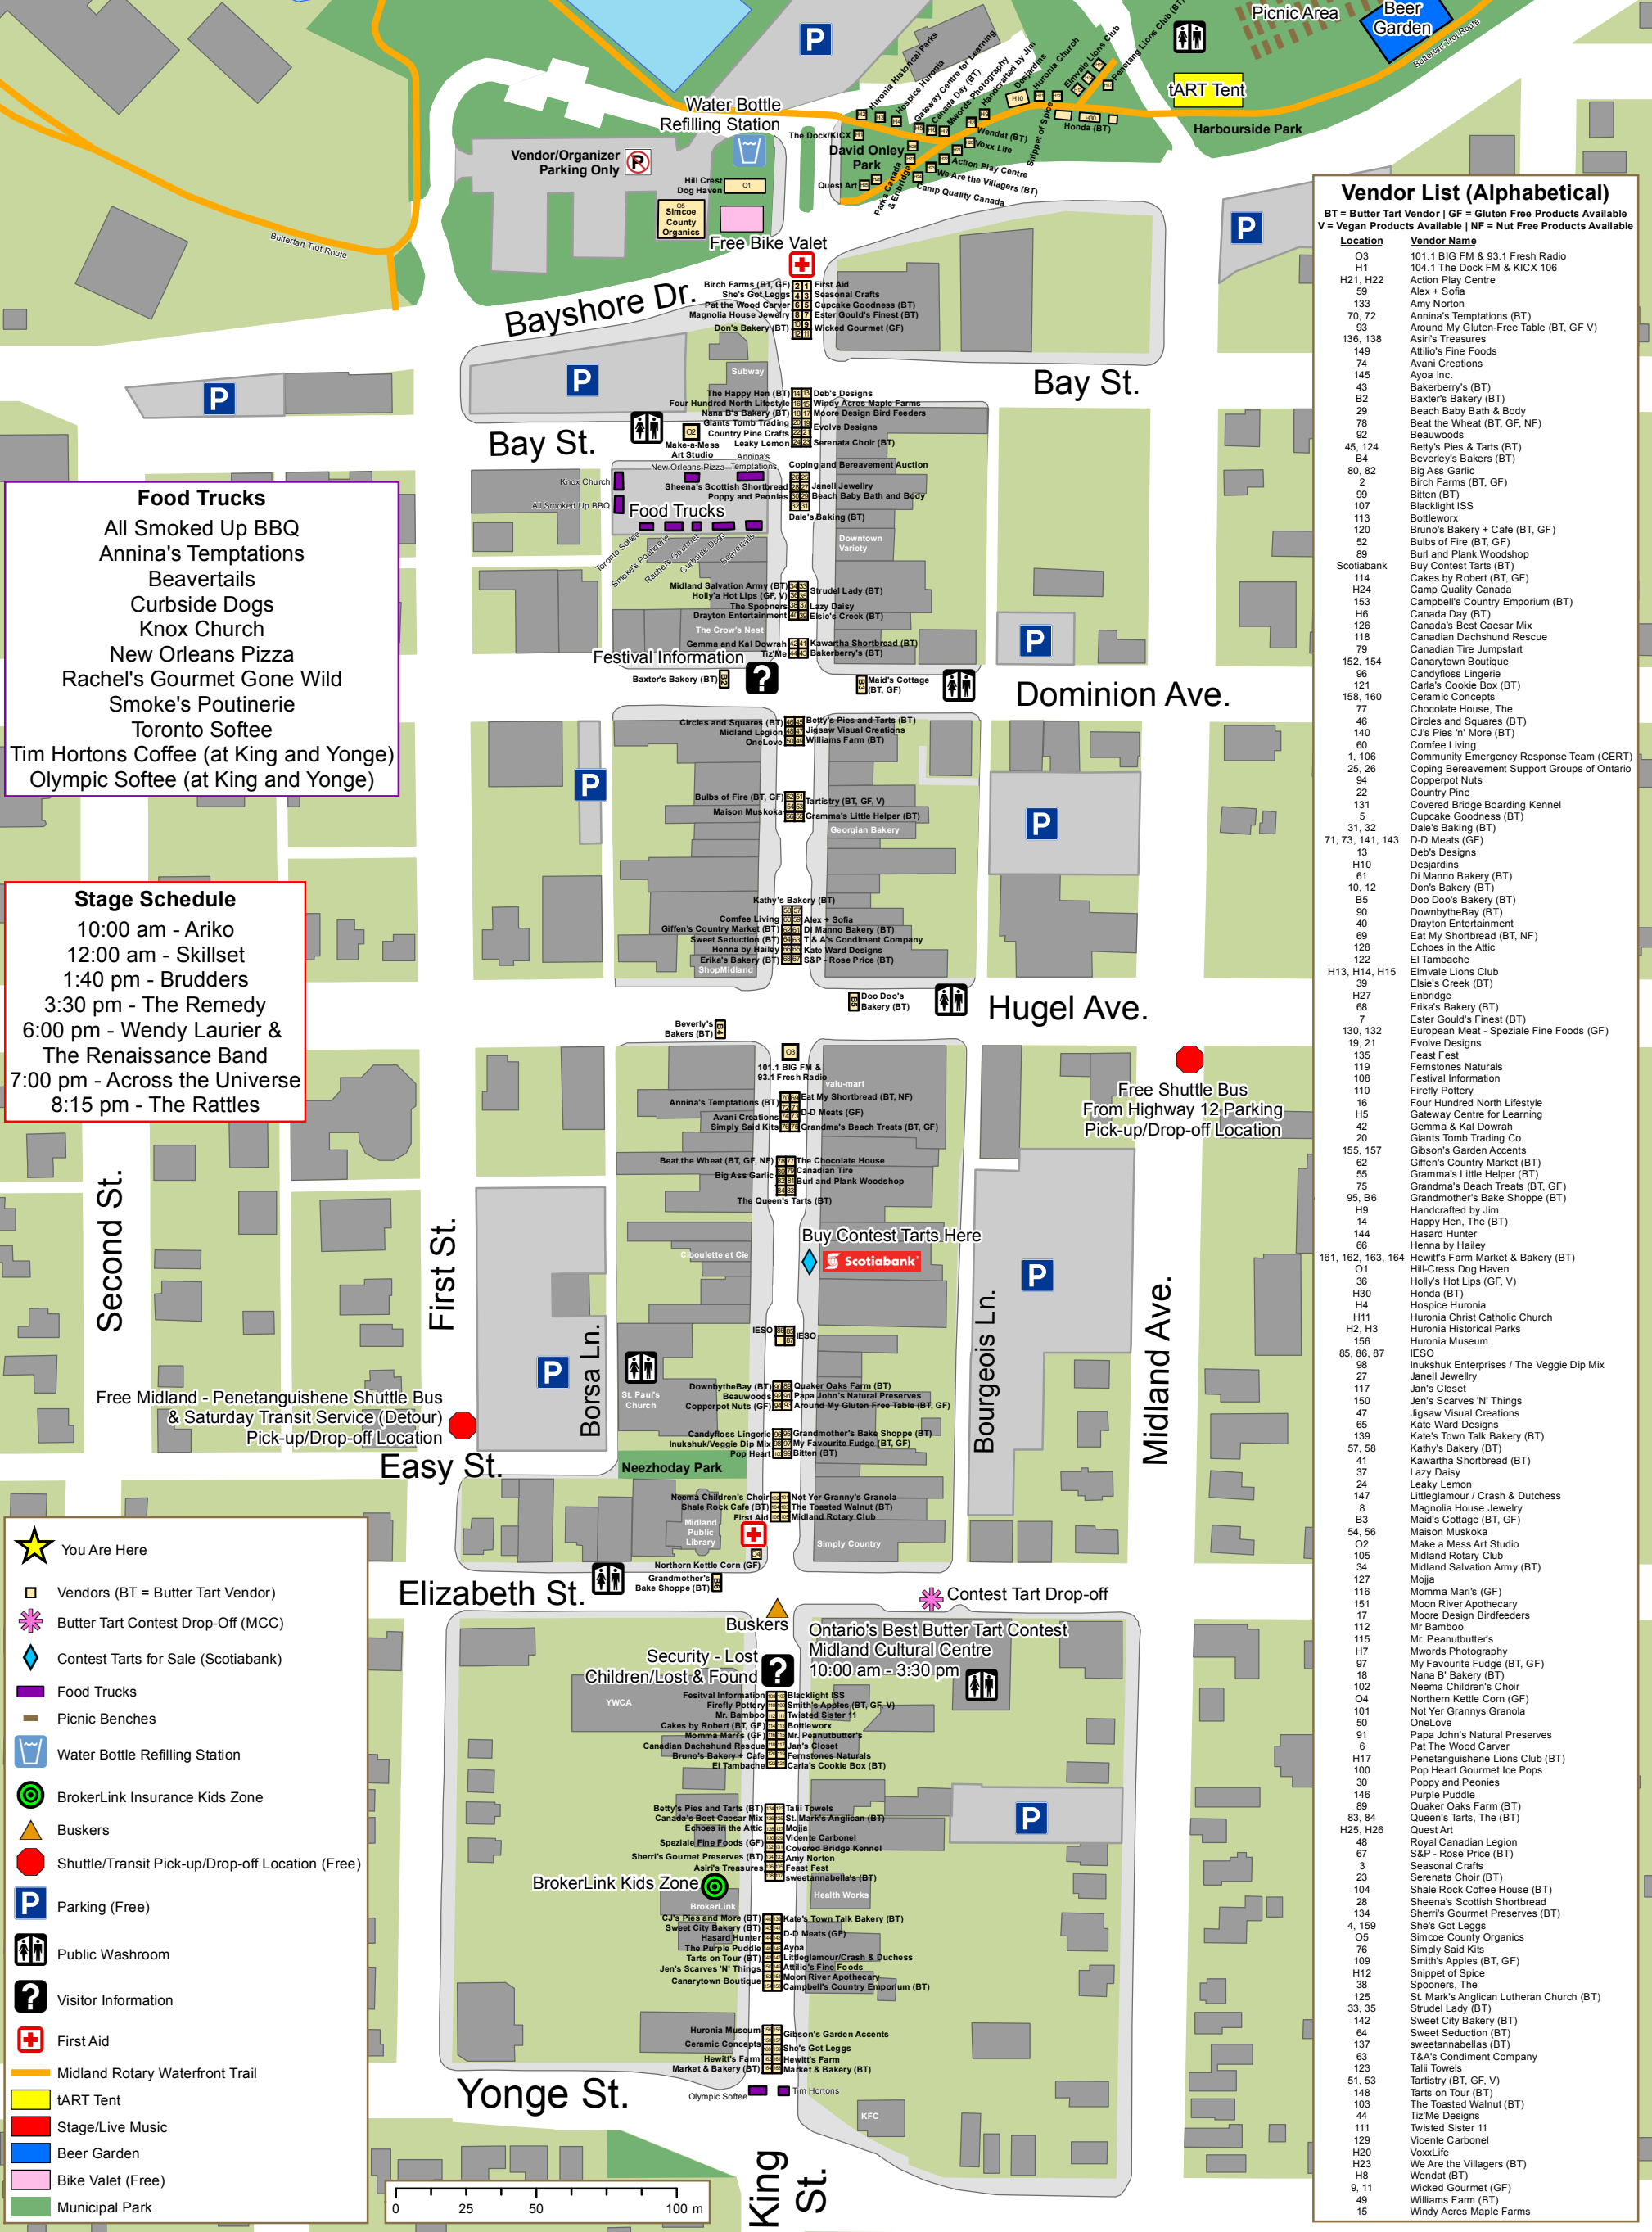

Town of Midland
Ontario's Best Butter Tart Festival 2018 - Vendor and Event Locations

- Food Trucks**
- All Smoked Up BBQ
 - Annina's Temptations
 - Beavertails
 - Curbside Dogs
 - Knox Church
 - New Orleans Pizza
 - Rachel's Gourmet Gone Wild
 - Smoke's Poutinerie
 - Toronto Softee
 - Tim Hortons Coffee (at King and Yonge)
 - Olympic Softee (at King and Yonge)

- Stage Schedule**
- 10:00 am - Ariko
 - 12:00 am - Skillset
 - 1:40 pm - Brudders
 - 3:30 pm - The Remedy
 - 6:00 pm - Wendy Laurier & The Renaissance Band
 - 7:00 pm - Across the Universe
 - 8:15 pm - The Rattles

- ★ You Are Here
- Vendors (BT = Butter Tart Vendor)
- ✿ Butter Tart Contest Drop-Off (MCC)
- ◆ Contest Tarts for Sale (Scotiabank)
- 🚚 Food Trucks
- 🪑 Picnic Benches
- 🚰 Water Bottle Refilling Station
- 👤 BrokerLink Insurance Kids Zone
- 👤 Buskers
- 🚏 Shuttle/Transit Pick-up/Drop-off Location (Free)
- P Parking (Free)
- 🚻 Public Washroom
- ❓ Visitor Information
- 🏥 First Aid
- 🚶 Midland Rotary Waterfront Trail
- 🏠 tART Tent
- 🎤 Stage/Live Music
- 🍺 Beer Garden
- 🚲 Bike Valet (Free)
- 🌳 Municipal Park