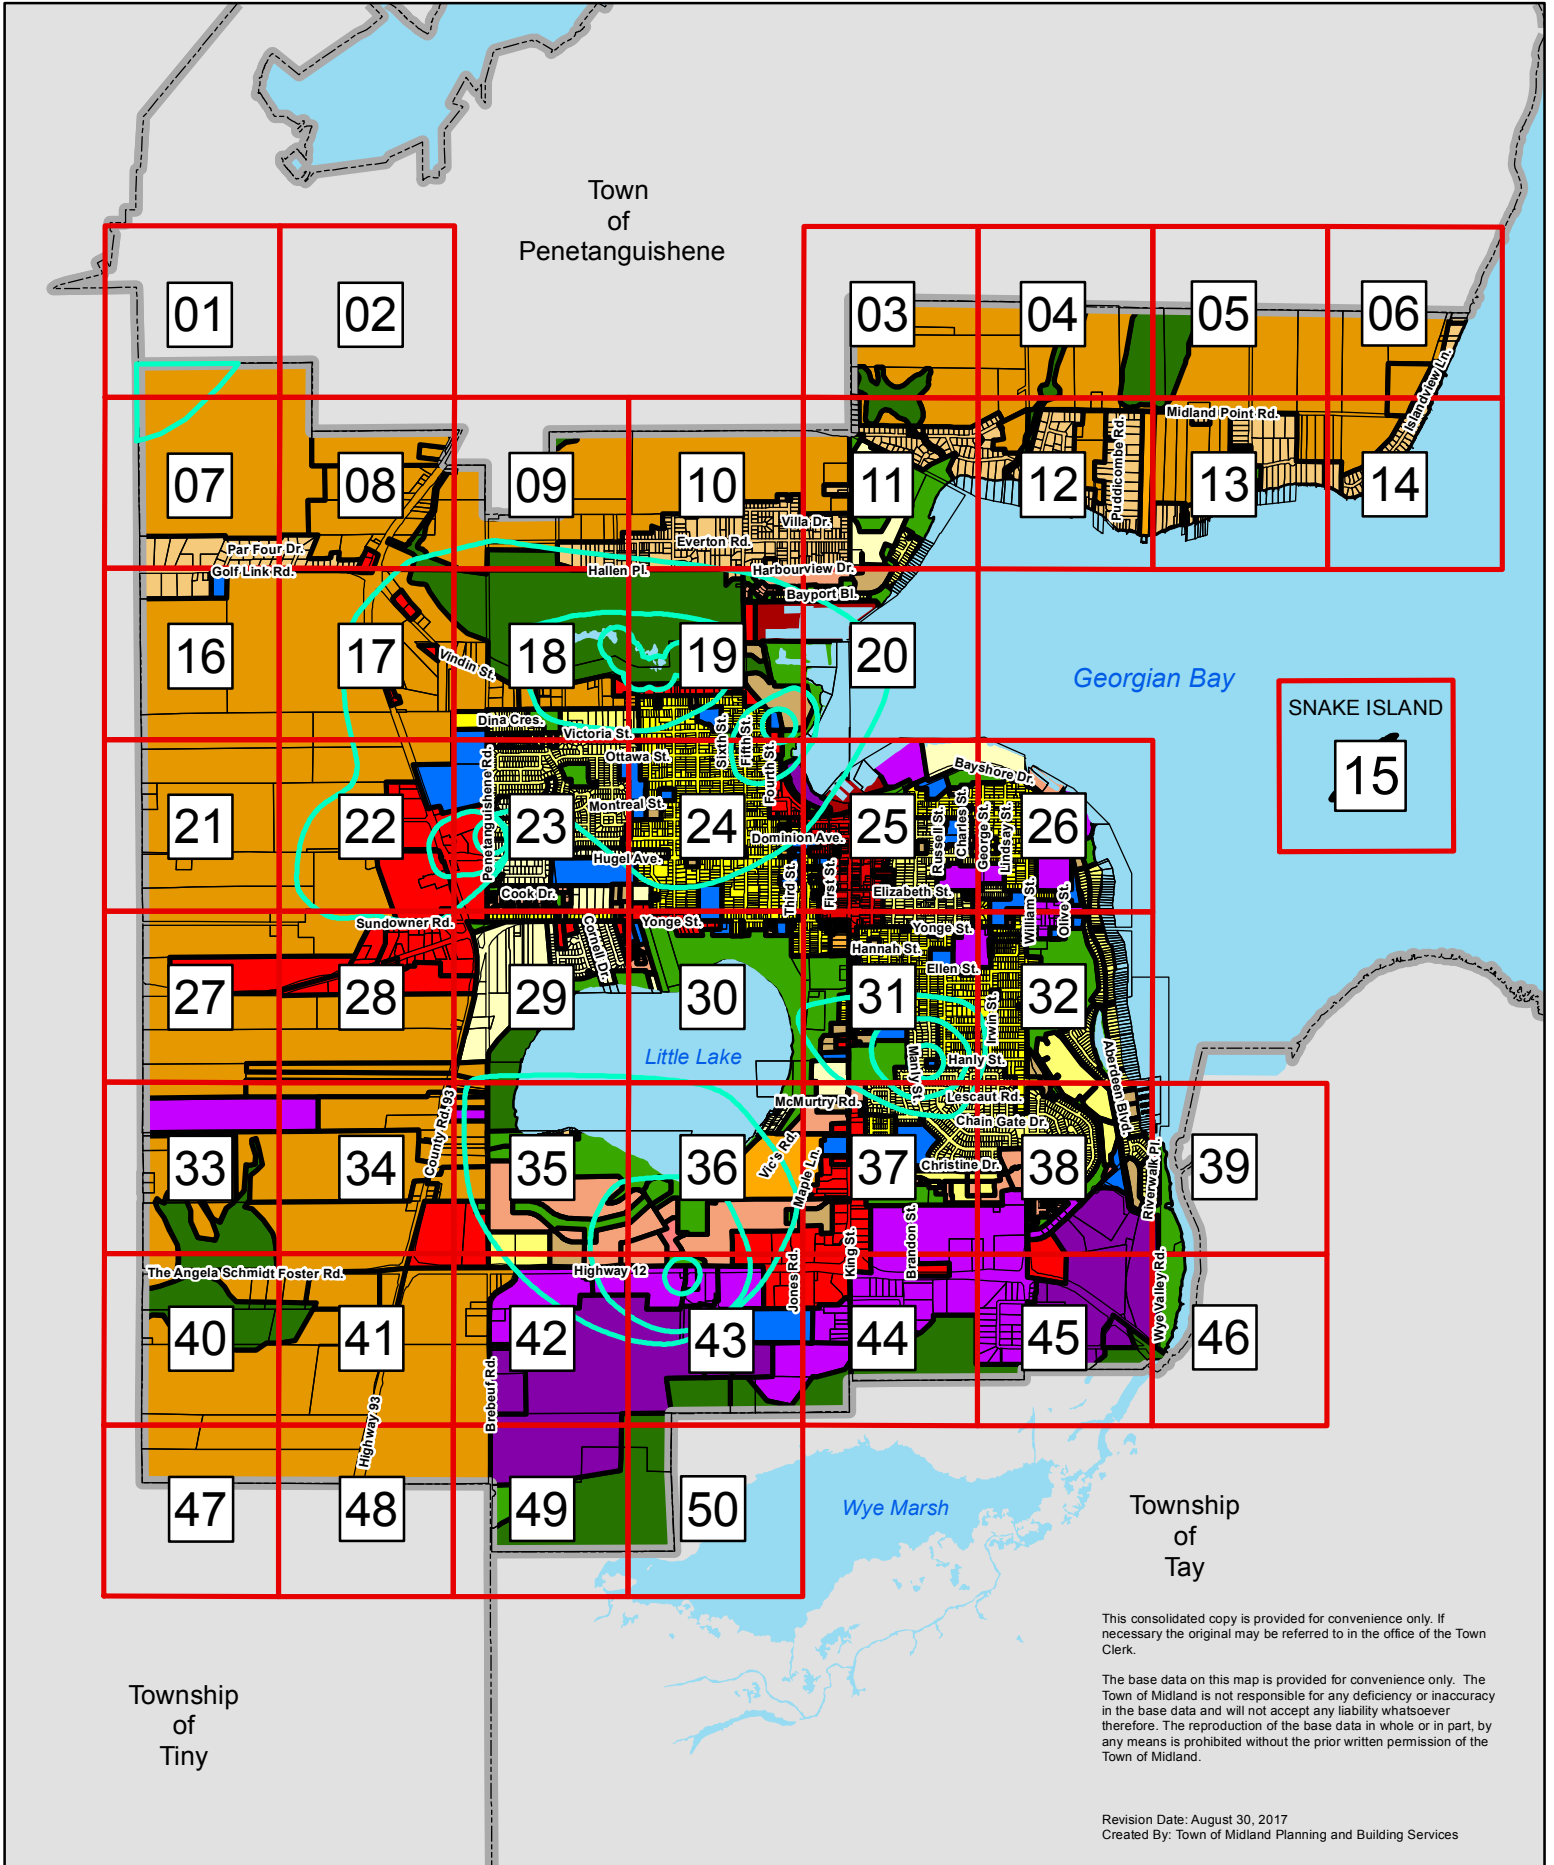

Schedule A to Zoning By-law 2004-90 Zoning Maps "Index"

This consolidated copy is provided for convenience only. If necessary the original may be referred to in the office of the Town Clerk.

The base data on this map is provided for convenience only. The Town of Midland is not responsible for any deficiency or inaccuracy in the base data and will not accept any liability whatsoever therefore. The reproduction of the base data in whole or in part, by any means is prohibited without the prior written permission of the Town of Midland.