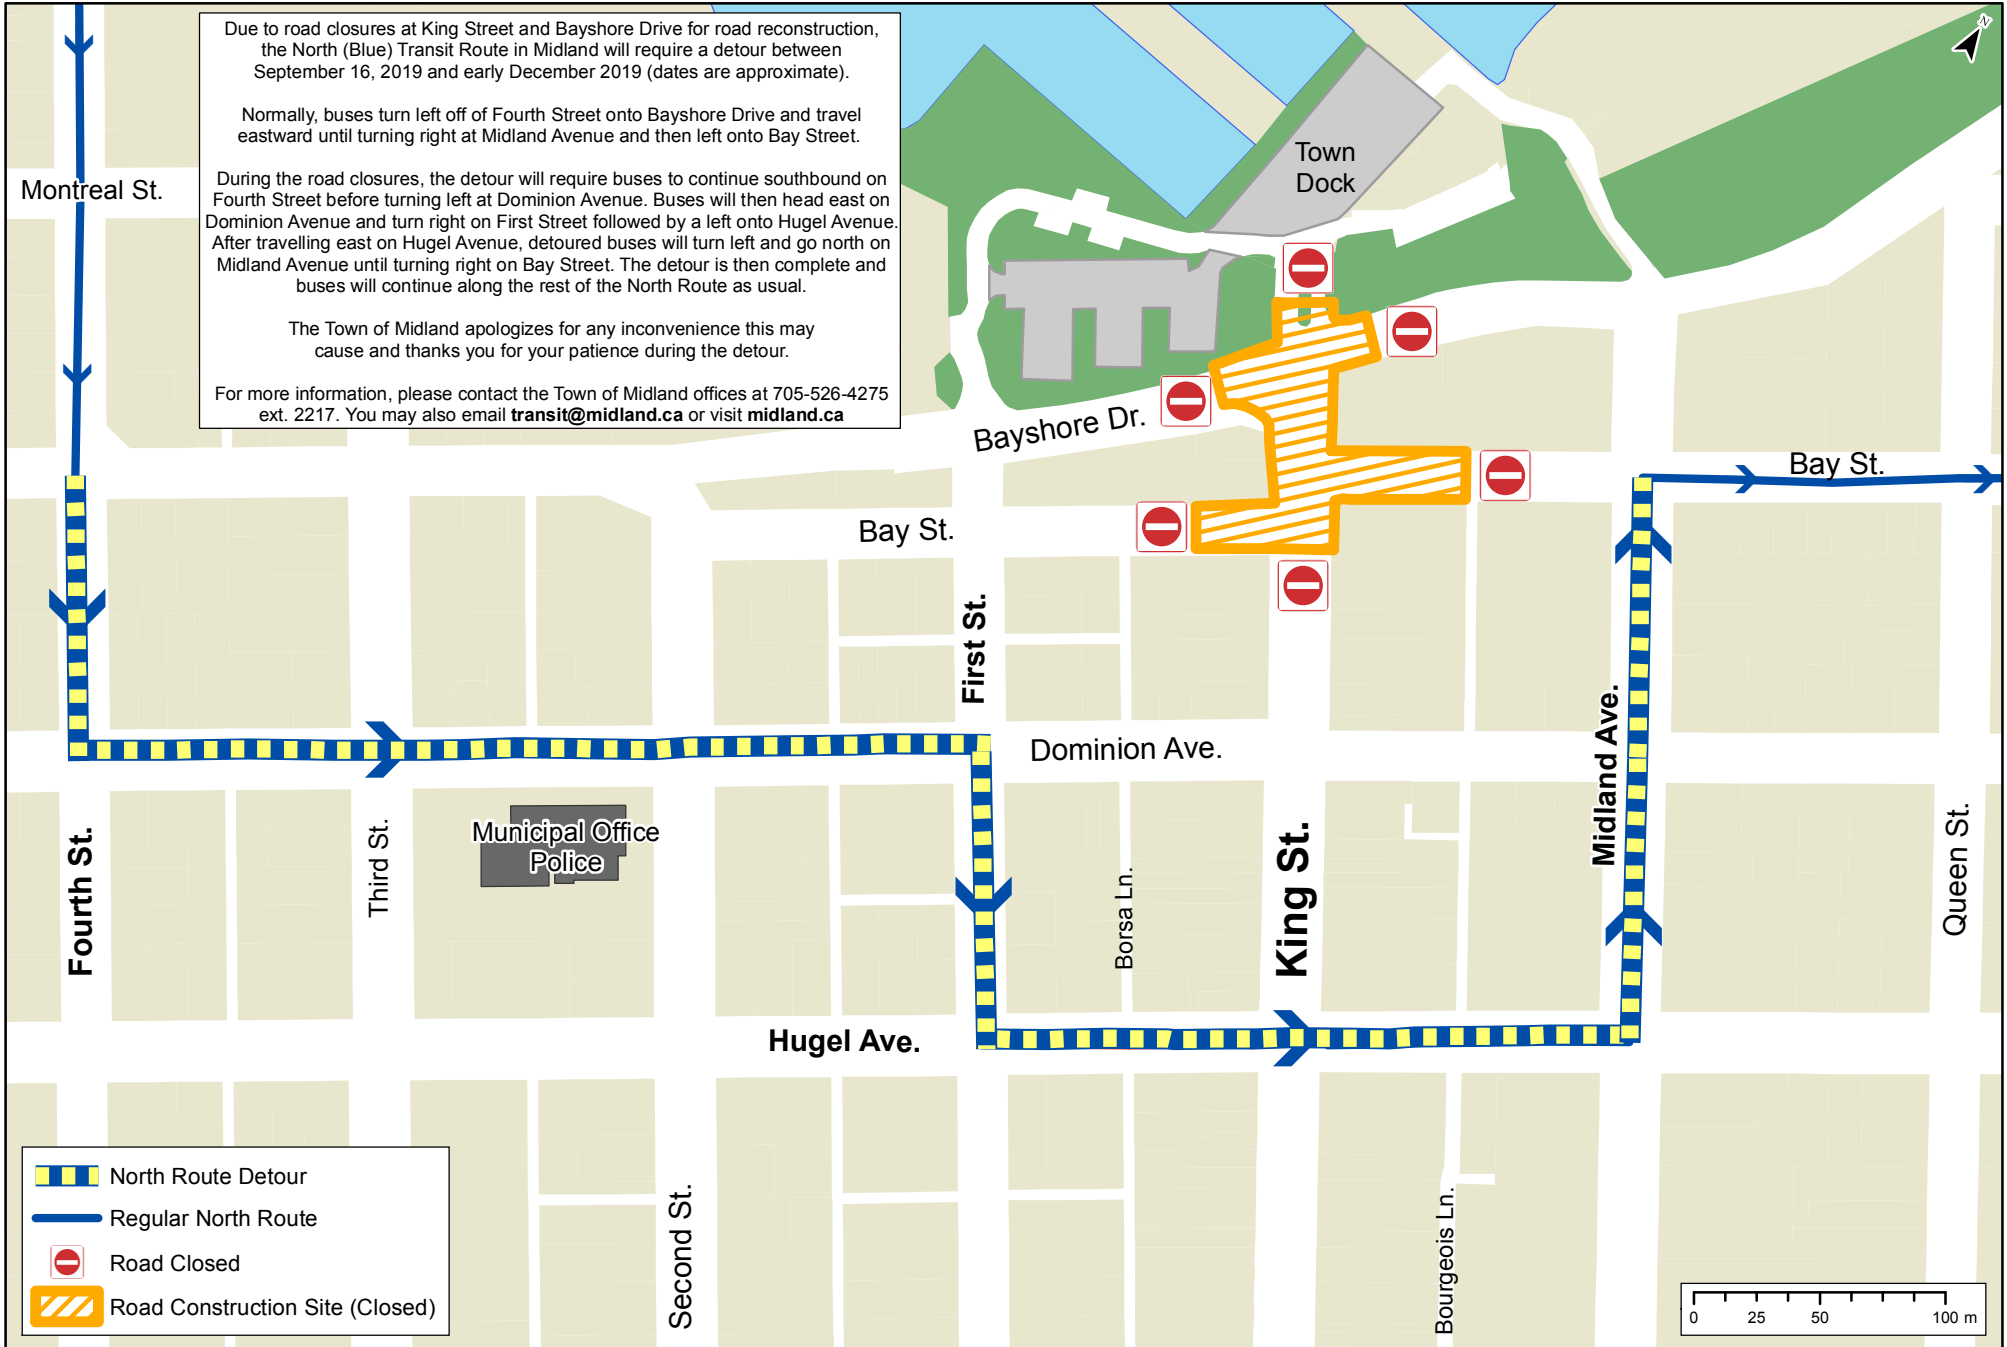

Midland Penetanguishene Transit

Midland North Route Detour

September 16, 2019 to December 2019

Due to road closures at King Street and Bayshore Drive for road reconstruction, the North (Blue) Transit Route in Midland will require a detour between September 16, 2019 and early December 2019 (dates are approximate).

Normally, buses turn left off of Fourth Street onto Bayshore Drive and travel eastward until turning right at Midland Avenue and then left onto Bay Street.

During the road closures, the detour will require buses to continue southbound on Fourth Street before turning left at Dominion Avenue. Buses will then head east on Dominion Avenue and turn right on First Street followed by a left onto Hugel Avenue. After travelling east on Hugel Avenue, detoured buses will turn left and go north on Midland Avenue until turning right on Bay Street. The detour is then complete and buses will continue along the rest of the North Route as usual.

- North Route Detour
- Regular North Route
- Road Closed
- Road Construction Site (Closed)