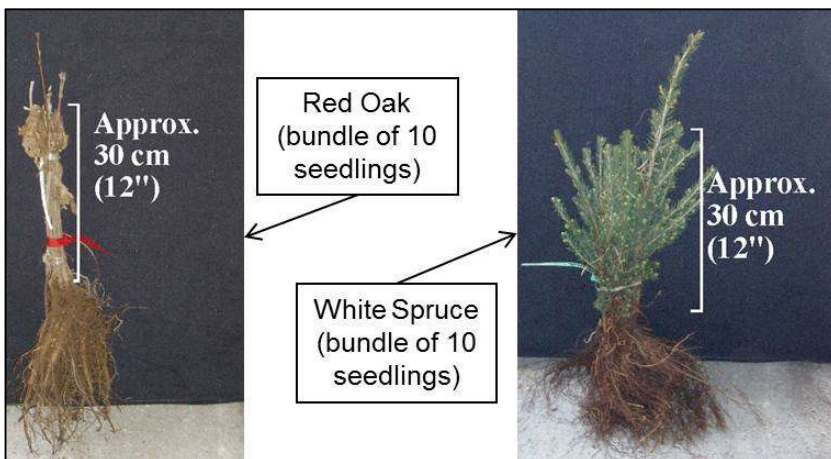

Seedlings are bare-root plants (i.e., not potted) and are sold in bundles of 10. The age, size and cost of seedlings varies by species:

Species	Price (bundle of 10 trees, includes tax)	Seedling Age (years)	Approximate Height*
White Pine	$24.00	1.5	15-25 cm (6-10")
Red Pine	$32.00	2.5	25-45 cm (10-18")
White Spruce	$24.00	3	20-35 cm (8-14")
White Cedar	$26.00	4	25-45 cm (10-18")
Balsam Fir	$35.00	3	25-45 cm (10-18")
Hemlock	$32.00	2	25-40 cm (10-16")
Tamarack	$26.00	1	25-40 cm (10-16")
Red/Silver Maple	$32.00	2	25-60 cm (10-24")
Red Oak	$26.00	1	20-40 cm (8-16")
Red-osier Dogwood (shrub)	$26.00	1	20-40 cm (8-16")

* stem diameter of seedlings is approximately ½ cm (1/4")

The pick-up for tree orders will be in either late April OR early May 2021, dependent on weather conditions and the nursery's schedule. Participants will be able to choose from several pick up options and locations (to be determined closer to the pick up dates).