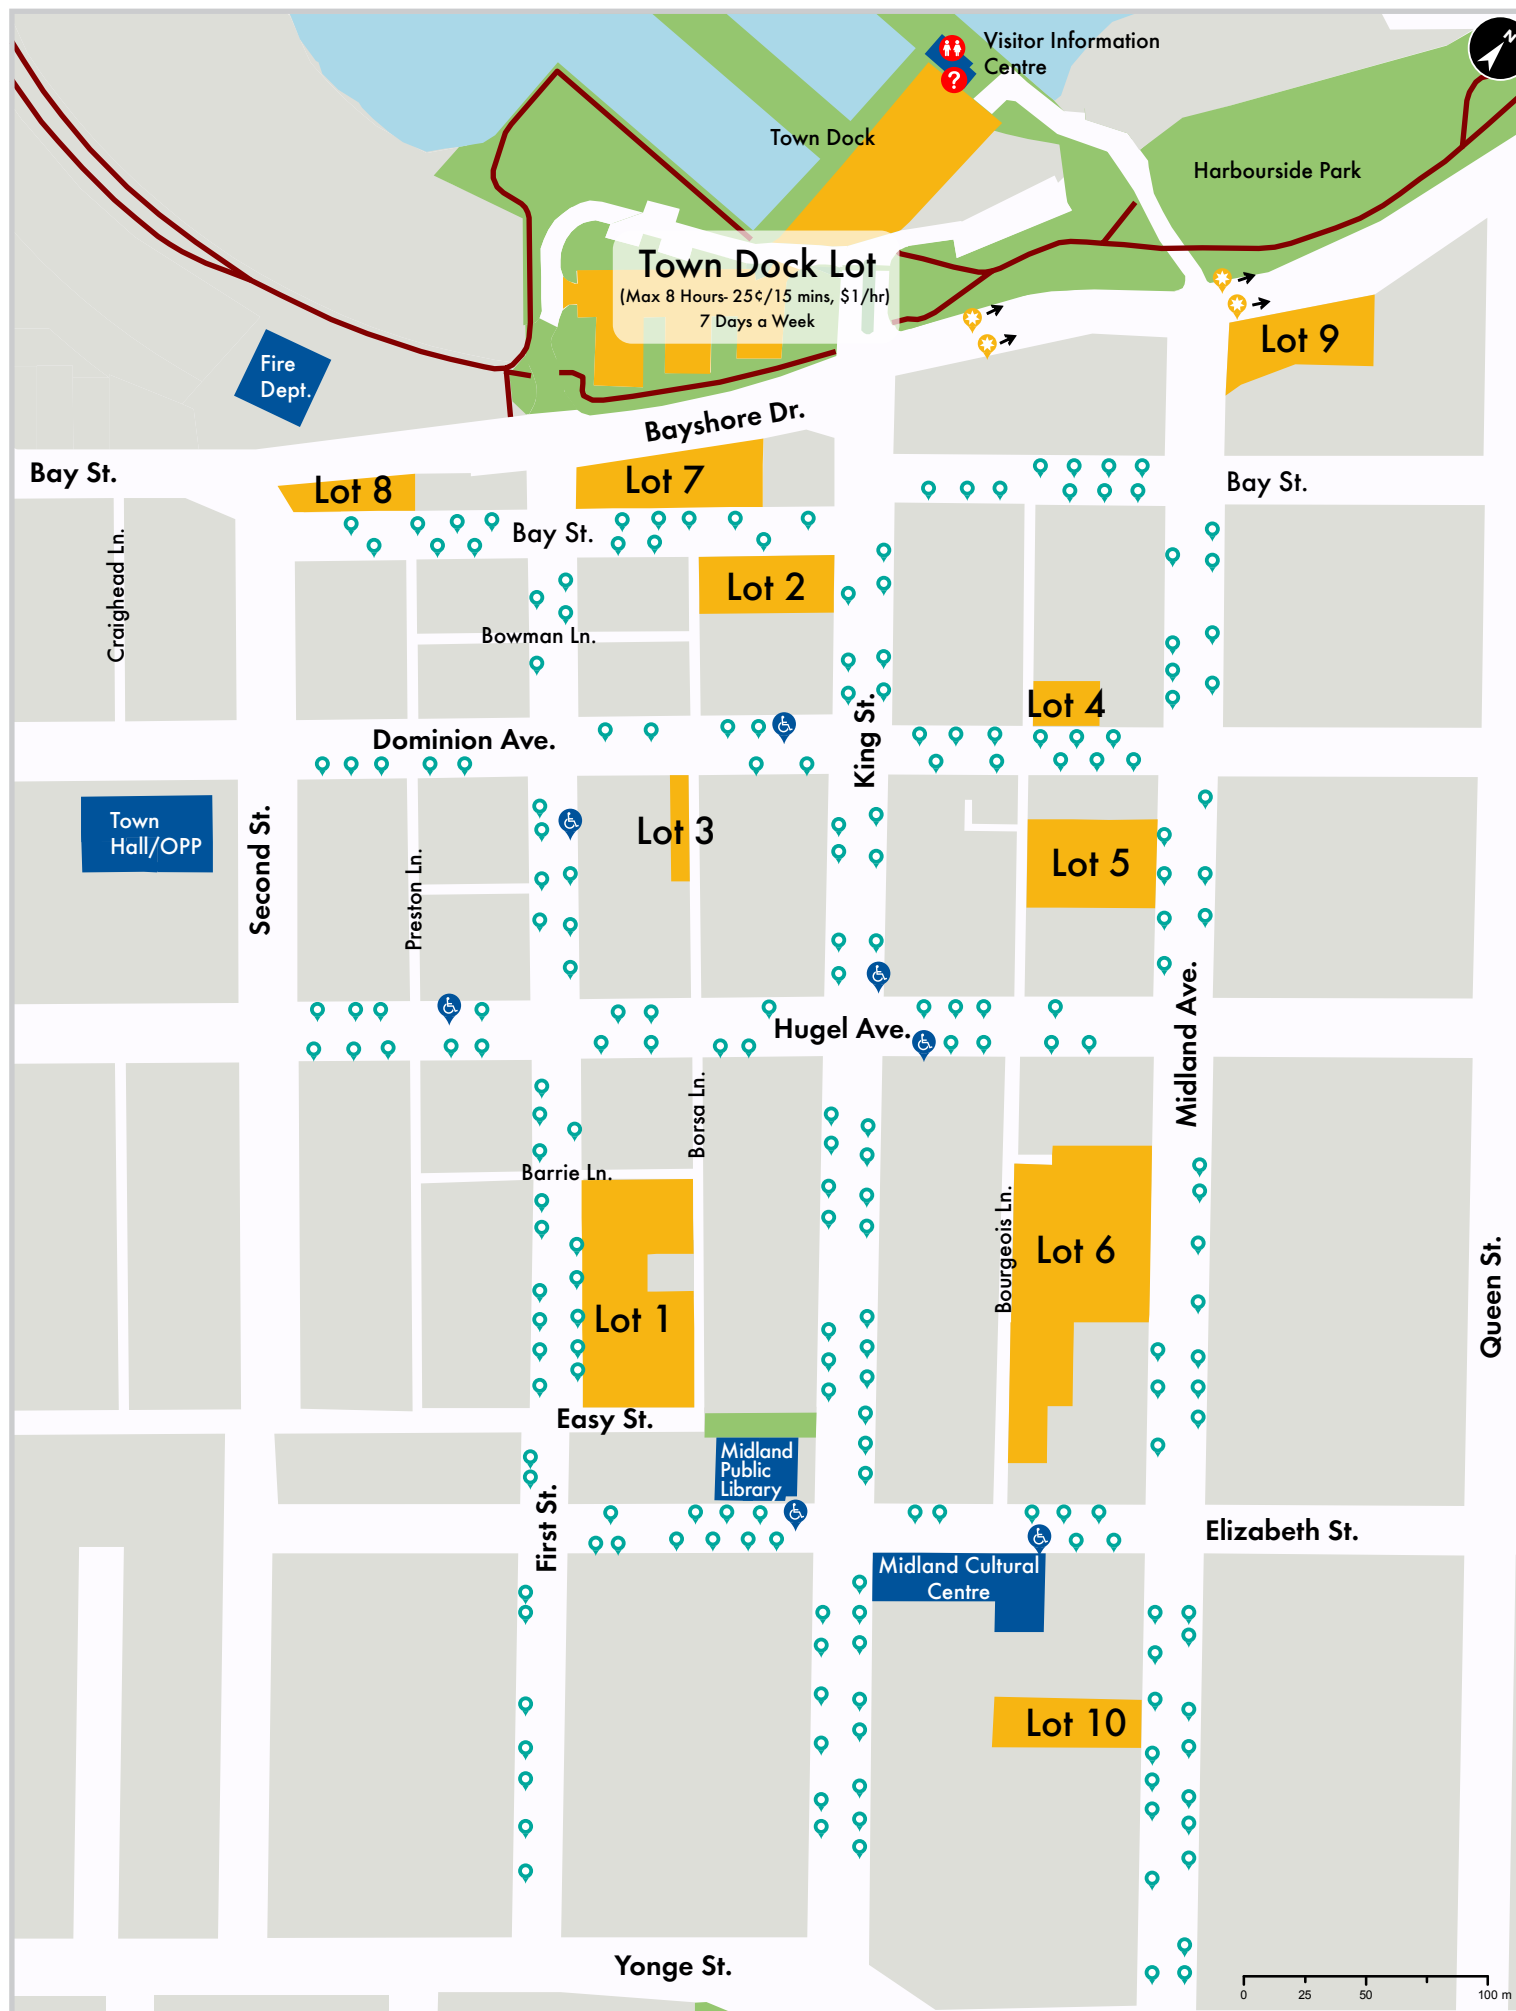

LEGEND

 **METERED STREET PARKING**
 (Max 2 Hours - 25¢/15 mins, \$1/hr)
 Mon-Fri - 15 Minutes Free

 **ACCESSIBLE METERED PARKING SPACE**

 **NEW! FREE STREET PARKING ON BAYSHORE DR.**

 **MIDLAND ROTARY WATERFRONT TRAIL**

 **MAJOR MUNICIPAL BUILDING**

 **PARK**

 **MUNICIPAL PARKING LOT**
 (Max 8 Hours - 25¢/15 mins, \$1/hr)
 Mon-Fri - 1 Hour Free

 Free parking in compliance with all Town rules and regulations is permitted on non-metred streets unless otherwise posted. Parking in municipal lots and on the street is prohibited between 12:01 am and 7:00am from November 15 to April 1.