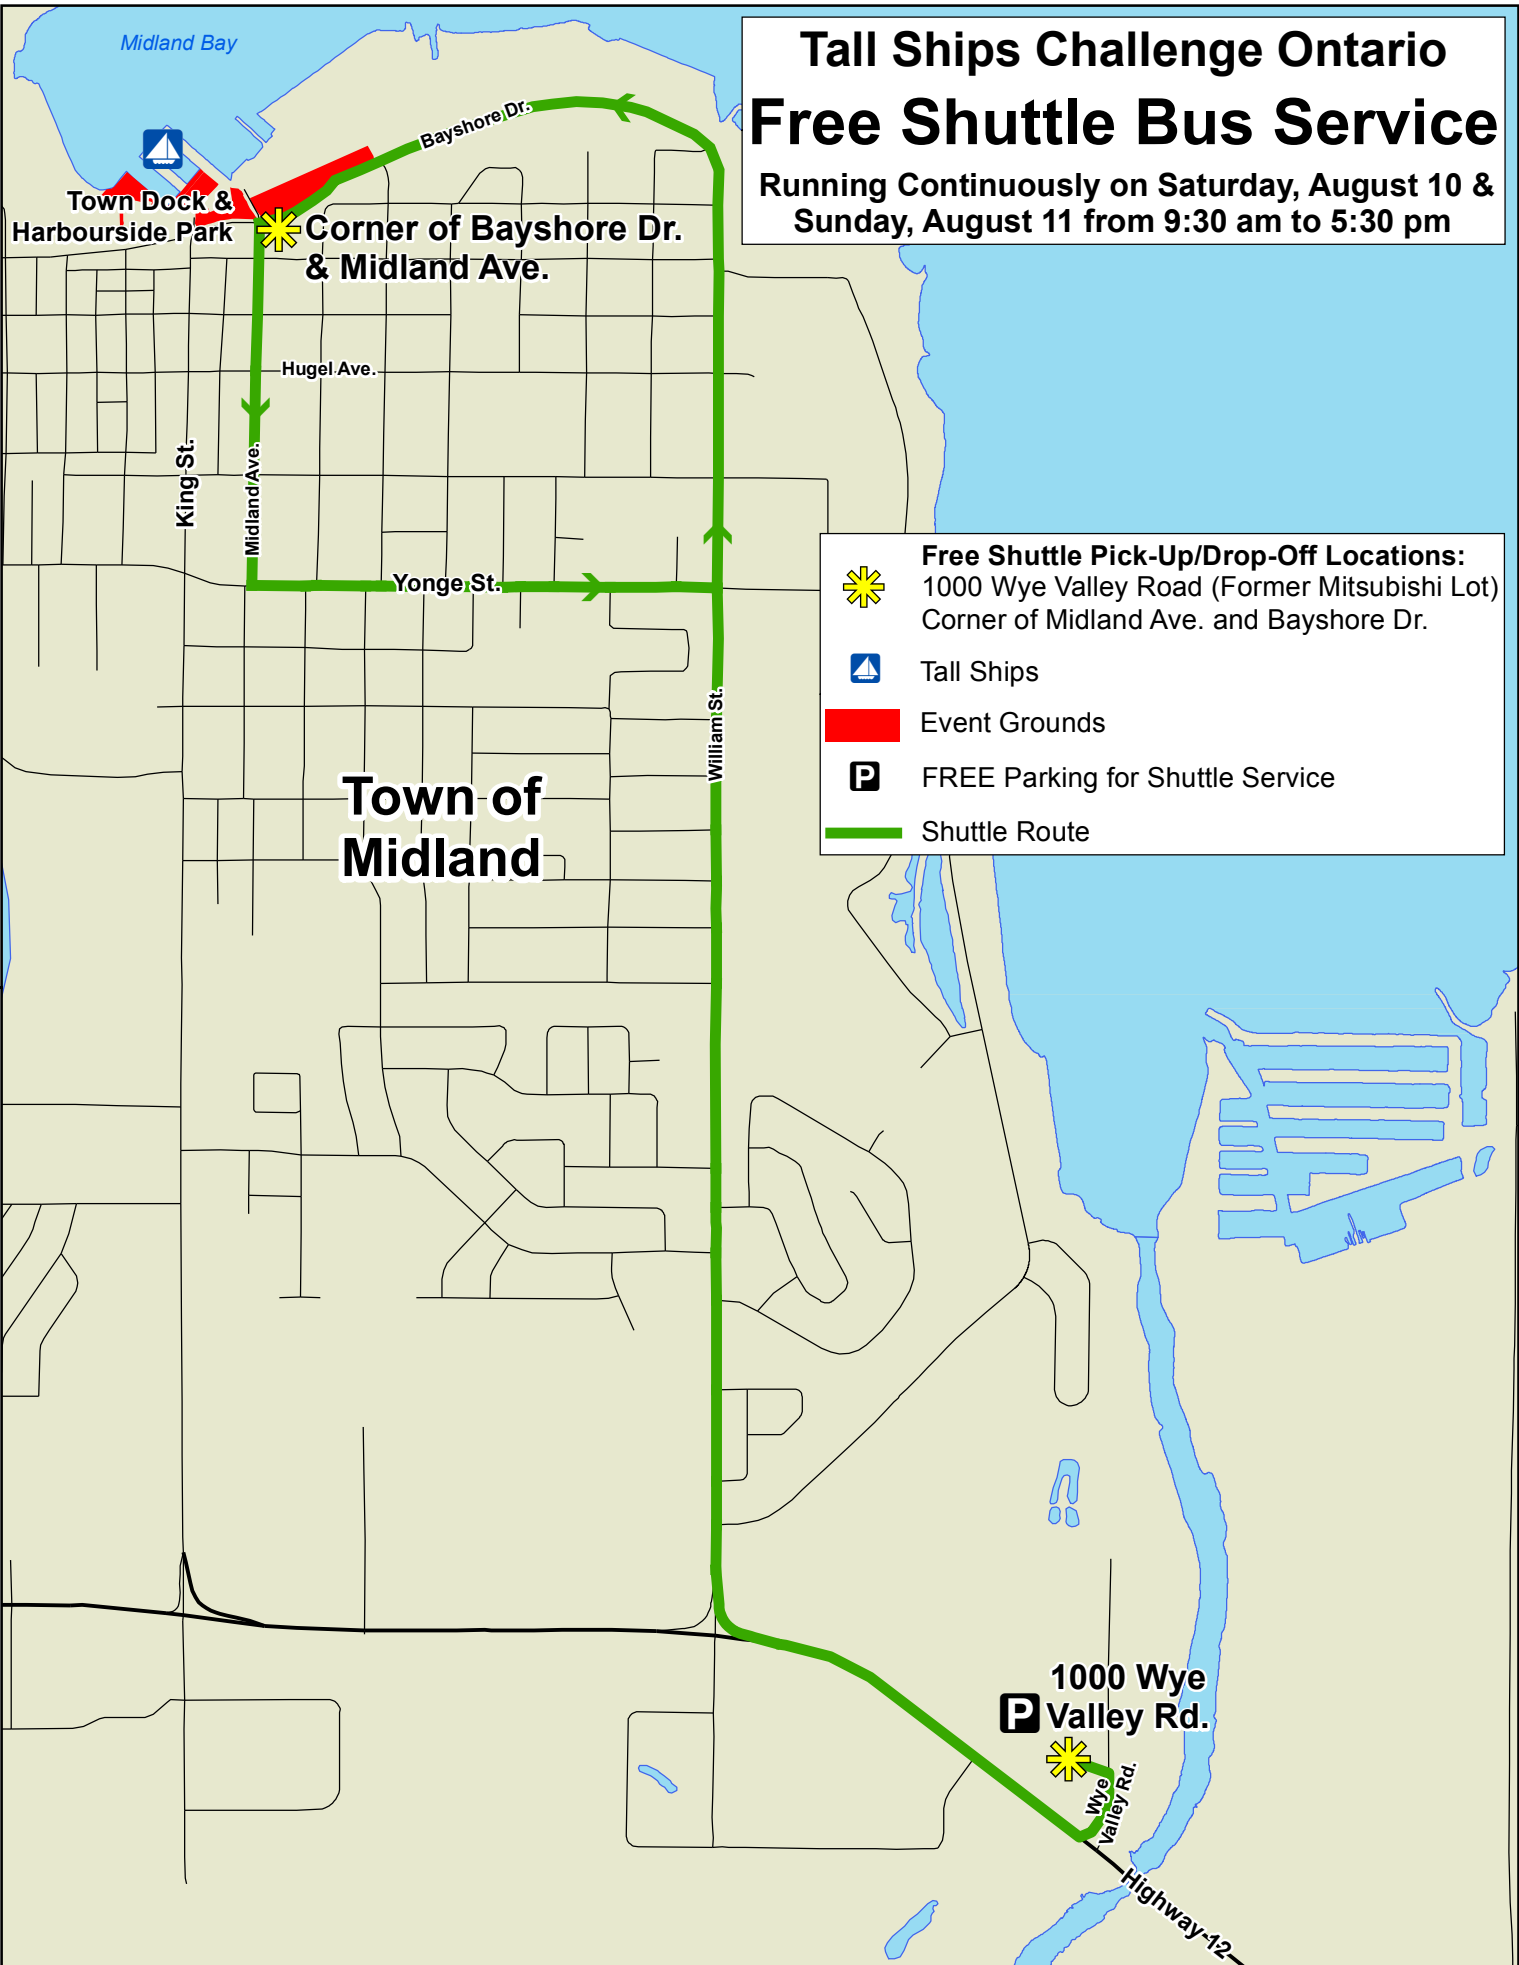

Tall Ships Challenge Ontario Free Shuttle Bus Service

Running Continuously on Saturday, August 10 &
Sunday, August 11 from 9:30 am to 5:30 pm

-  **Free Shuttle Pick-Up/Drop-Off Locations:**
1000 Wye Valley Road (Former Mitsubishi Lot)
Corner of Midland Ave. and Bayshore Dr.
-  Tall Ships
-  Event Grounds
-  FREE Parking for Shuttle Service
-  Shuttle Route

**Town of
Midland**

**1000 Wye
Valley Rd.**

0 0.25 0.5 1 km