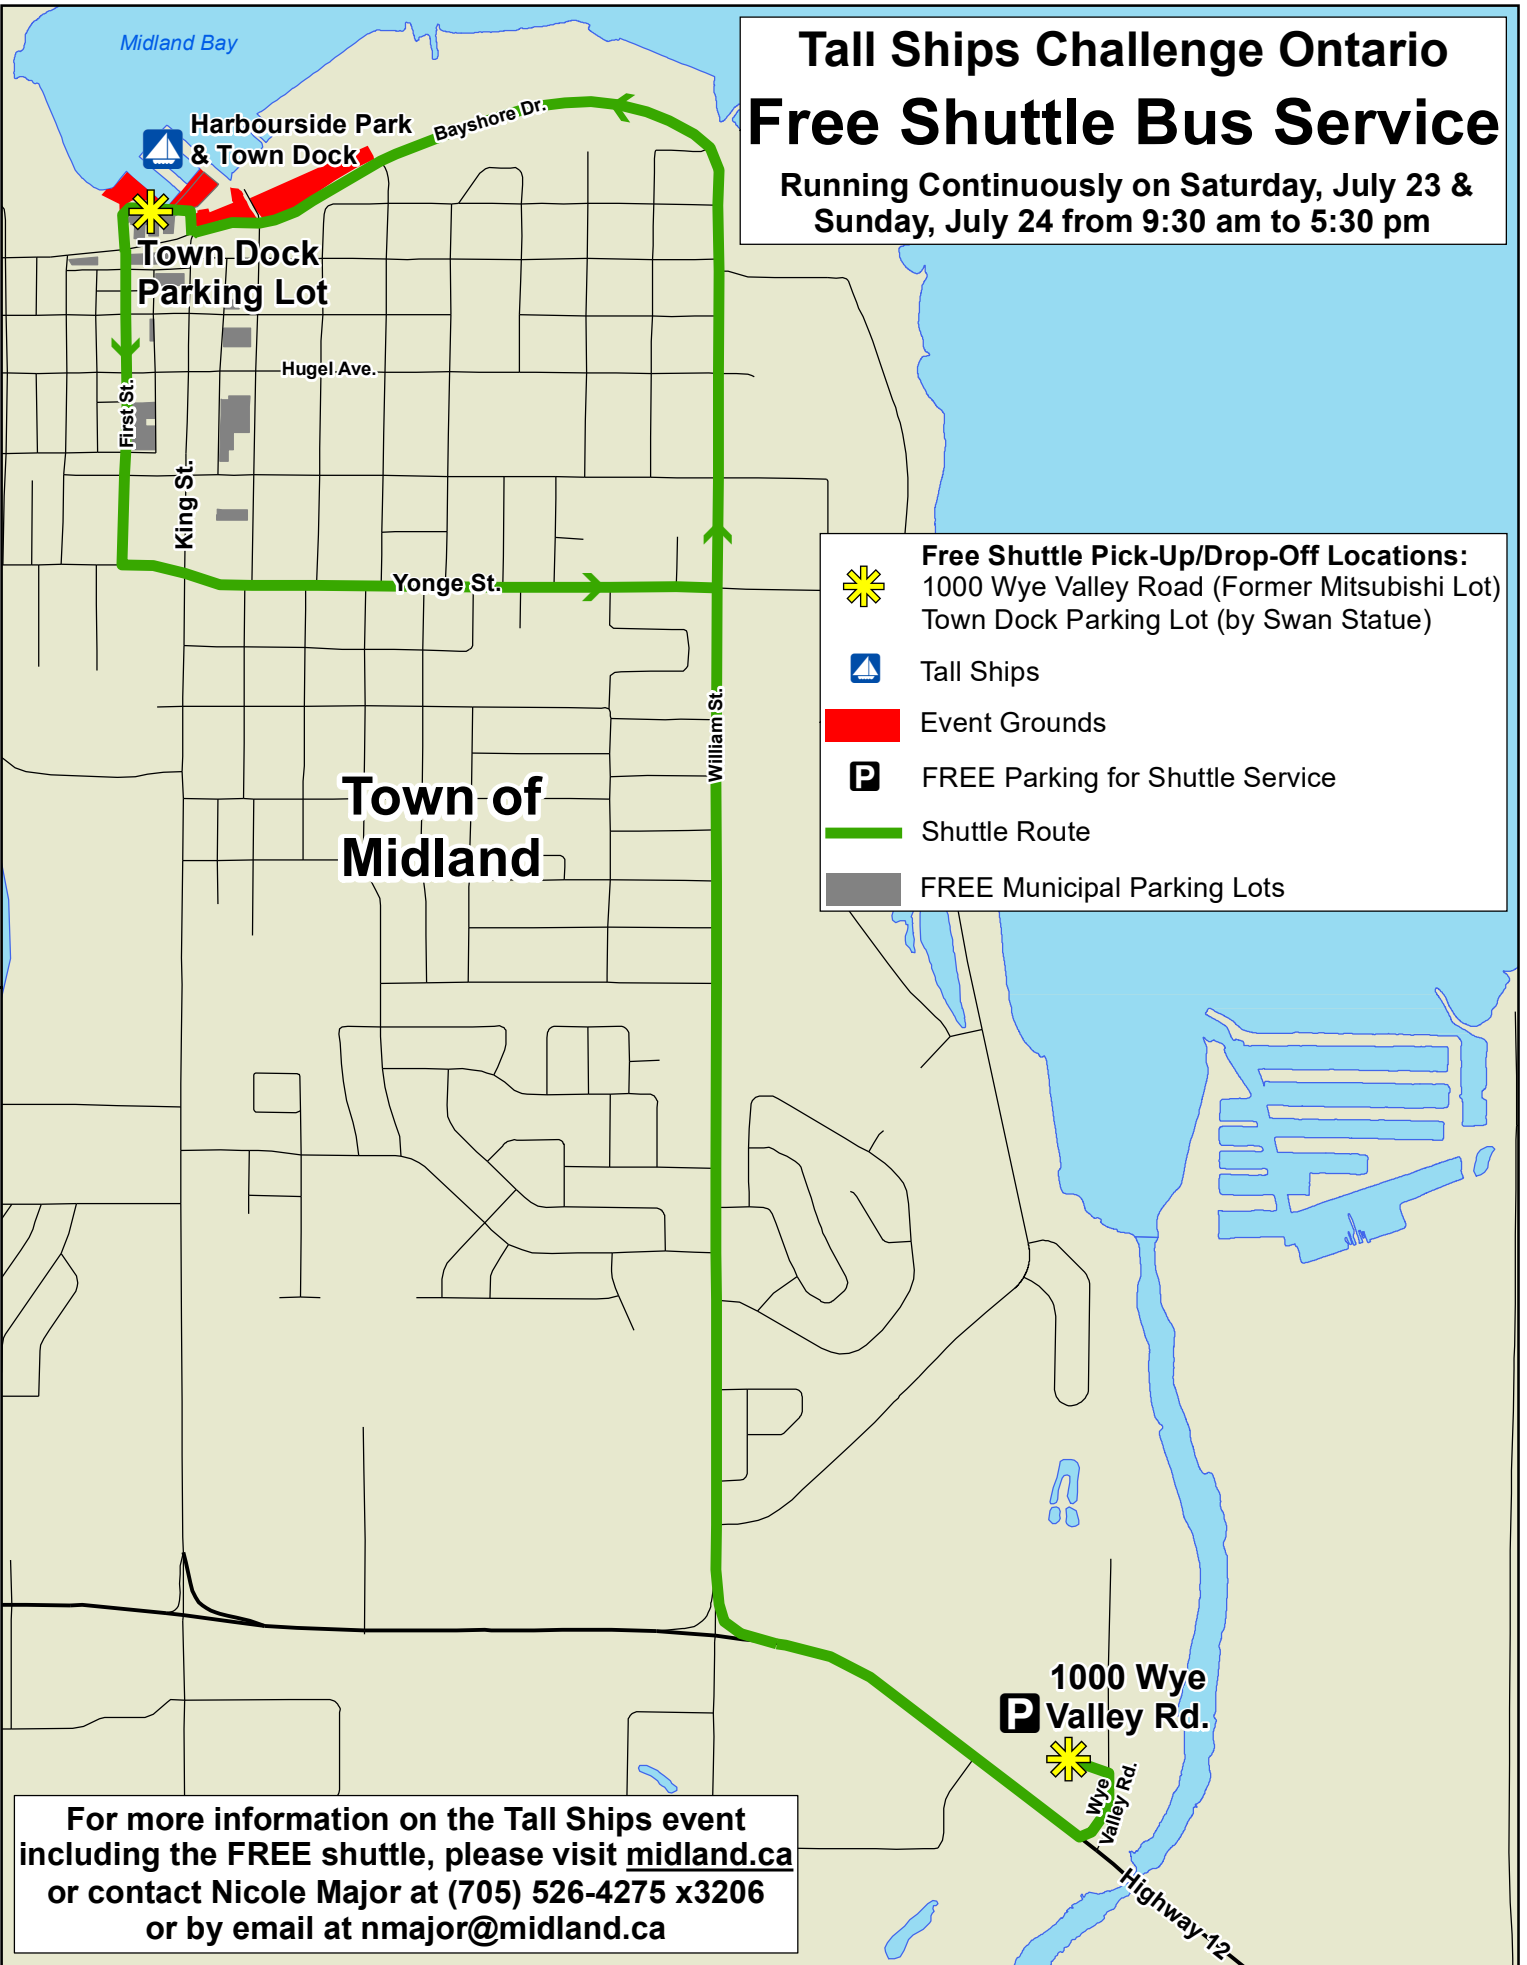

# Tall Ships Challenge Ontario Free Shuttle Bus Service

Running Continuously on Saturday, July 23 &  
Sunday, July 24 from 9:30 am to 5:30 pm

-  **Free Shuttle Pick-Up/Drop-Off Locations:**  
1000 Wye Valley Road (Former Mitsubishi Lot)  
Town Dock Parking Lot (by Swan Statue)
-  Tall Ships
-  Event Grounds
-  FREE Parking for Shuttle Service
-  Shuttle Route
-  FREE Municipal Parking Lots

0 0.25 0.5 1 km