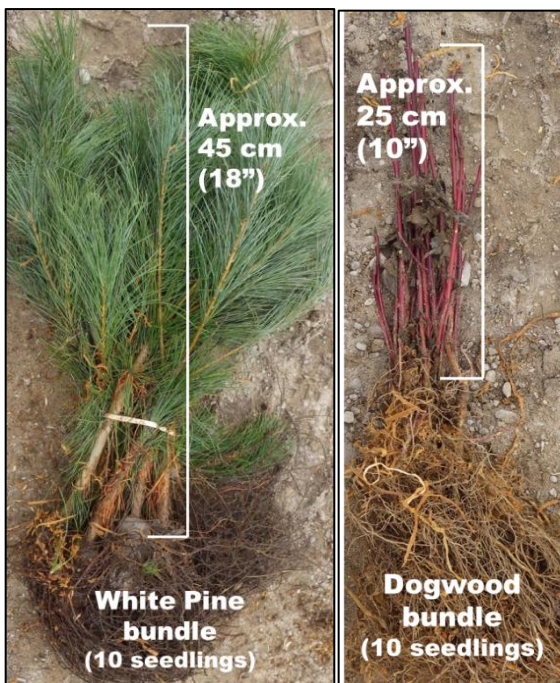

Seedlings are bare-root plants (i.e., not potted) and are sold in bundles of 10. The age, size and cost of seedlings varies by species:

Species	Price (bundle of 10 trees, includes tax)	Seedling Age (years)	Approximate Height*
White Pine	\$20.00	1.5	15-30 cm (6-12")
White Spruce	\$20.00	3	18-35 cm (7-14")
White Cedar	\$21.00	4	25-40 cm (10-16")
Balsam Fir	\$25.00	2	20-40 cm (8-16")
Tamarack	\$21.00	1	25-40 cm (10-16")
Hemlock	\$25.00	2	25-40 cm (10-16")
Sugar Maple	\$25.00	2	25-60 cm (10-24")
Red Oak	\$21.00	1	20 cm (8")
Red-osier Dogwood (shrub)	\$25.00	2	35 cm (14")

* stem diameter of seedlings is approximately ½ cm (1/4")

The pick-up for tree orders will be in either late April OR early May 2019, dependent on weather conditions and the nursery's schedule. Participants will be able to choose from several pick up options and locations (to be determined closer to the pick up dates).