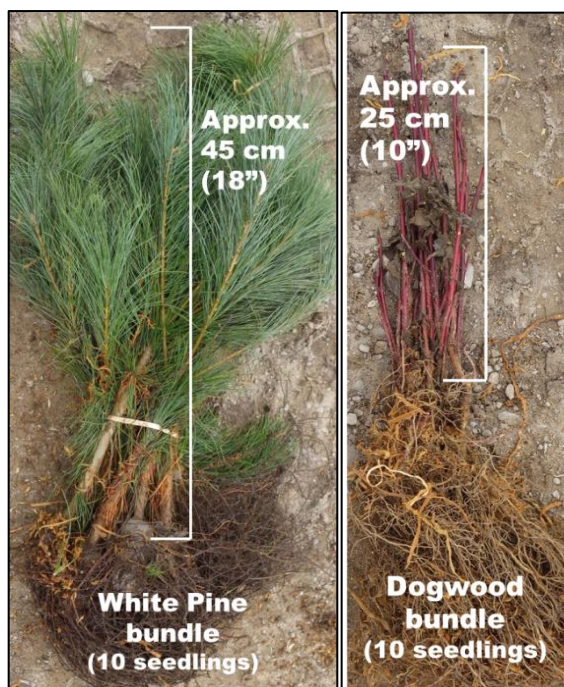

Seedlings are bare-root plants (i.e., not potted) and are sold in bundles of 10. The age, size and cost of seedlings varies by species:

Species	Price (bundle of 10 trees, includes tax)	Seedling Age (years)	Approximate Height*
White Pine	\$20.00	1.5	15-30 cm (6-12")
White Spruce	\$20.00	3	18-35 cm (7-14")
White Cedar	\$21.00	4	25-40 cm (10-16")
Balsam Fir	\$25.00	2	20-40 cm (8-16")
Tamarack	\$21.00	1	25-40 cm (10-16")
Hemlock	\$25.00	2	25-40 cm (10-16")
Sugar Maple	\$25.00	2	25-60 cm (10-24")
Red Oak	\$21.00	1	20 cm (8")
Red-osier Dogwood (shrub)	\$25.00	2	35 cm (14")

* stem diameter of seedlings is approximately ½ cm (1/4")

The pick-up for tree orders will be in either late April OR early May 2019, dependent on weather conditions and the nursery's schedule. Participants will be able to choose from several pick up options and locations (to be determined closer to the pick up dates).