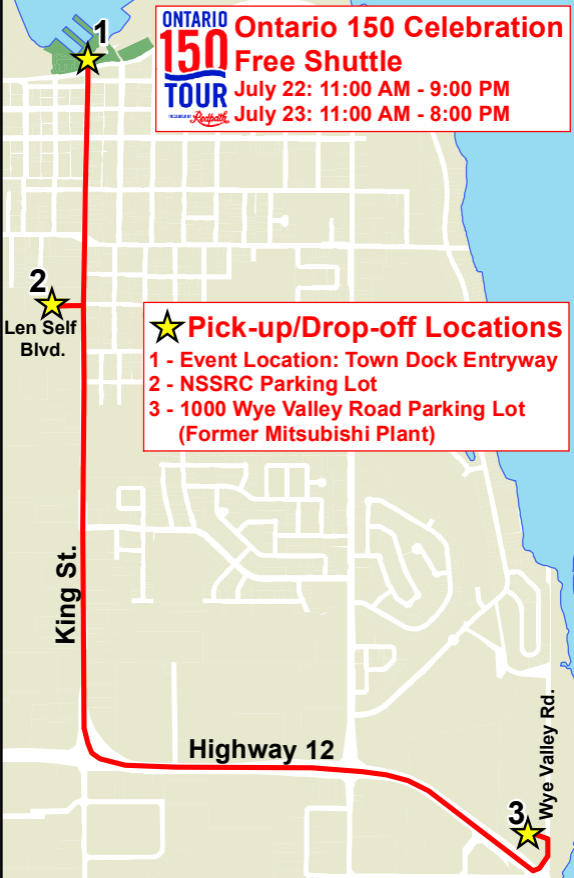

Ontario 150 Celebration Free Shuttle

July 22: 11:00 AM - 9:00 PM

July 23: 11:00 AM - 8:00 PM

Pick-up/Drop-off Locations

- 1 - Event Location: Town Dock Entryway
- 2 - NSSRC Parking Lot
- 3 - 1000 Wye Valley Road Parking Lot
(Former Mitsubishi Plant)

1

2

Len Self
Blvd.

King St.

Highway 12

3

Wye Valley Rd.