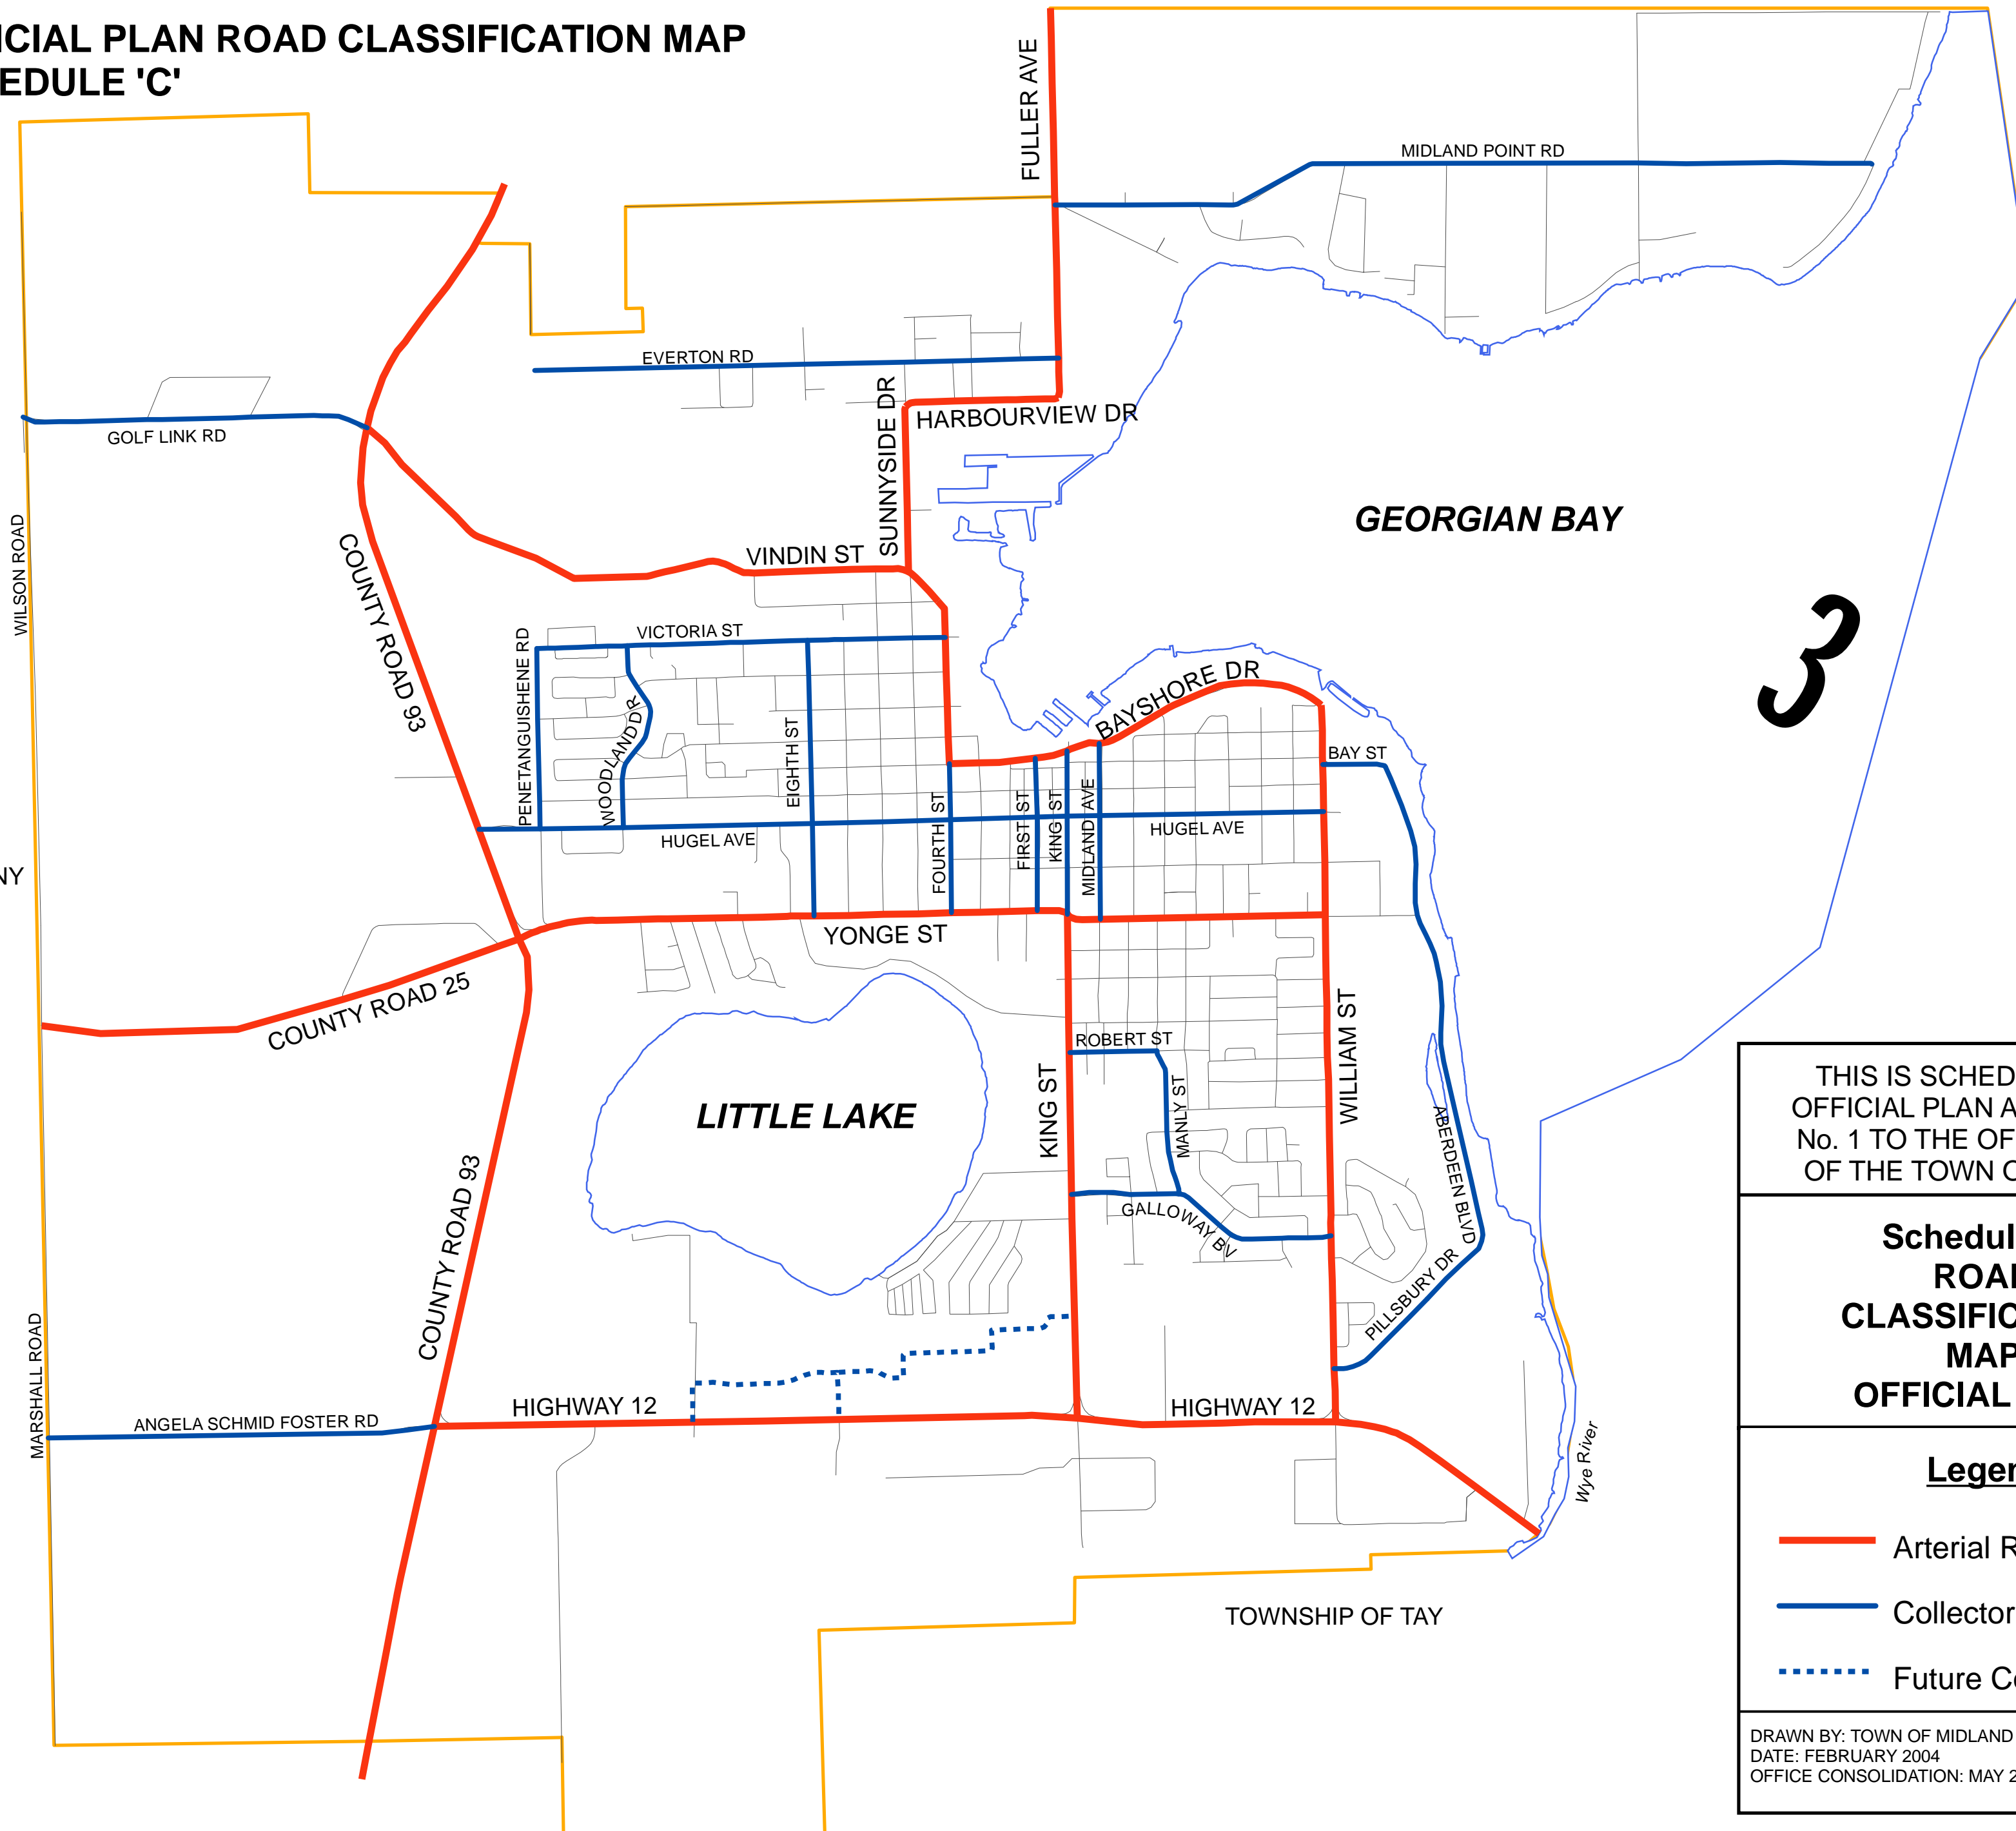

TOWN OF MIDLAND

OFFICIAL PLAN ROAD CLASSIFICATION MAP SCHEDULE 'C'

TOWN OF PENETANGUISENE

TOWNSHIP OF TINY

TOWNSHIP OF TAY

3

THIS IS SCHEDULE 'C' TO
OFFICIAL PLAN AMENDMENT
No. 1 TO THE OFFICIAL PLAN
OF THE TOWN OF MIDLAND

**Schedule 'C'
ROAD
CLASSIFICATION
MAP
OFFICIAL PLAN**

Legend

- Arterial Road
- Collector Road
- ⋯ Future Collector Road

DRAWN BY: TOWN OF MIDLAND PLANNING DEPARTMENT
DATE: FEBRUARY 2004
OFFICE CONSOLIDATION: MAY 2007