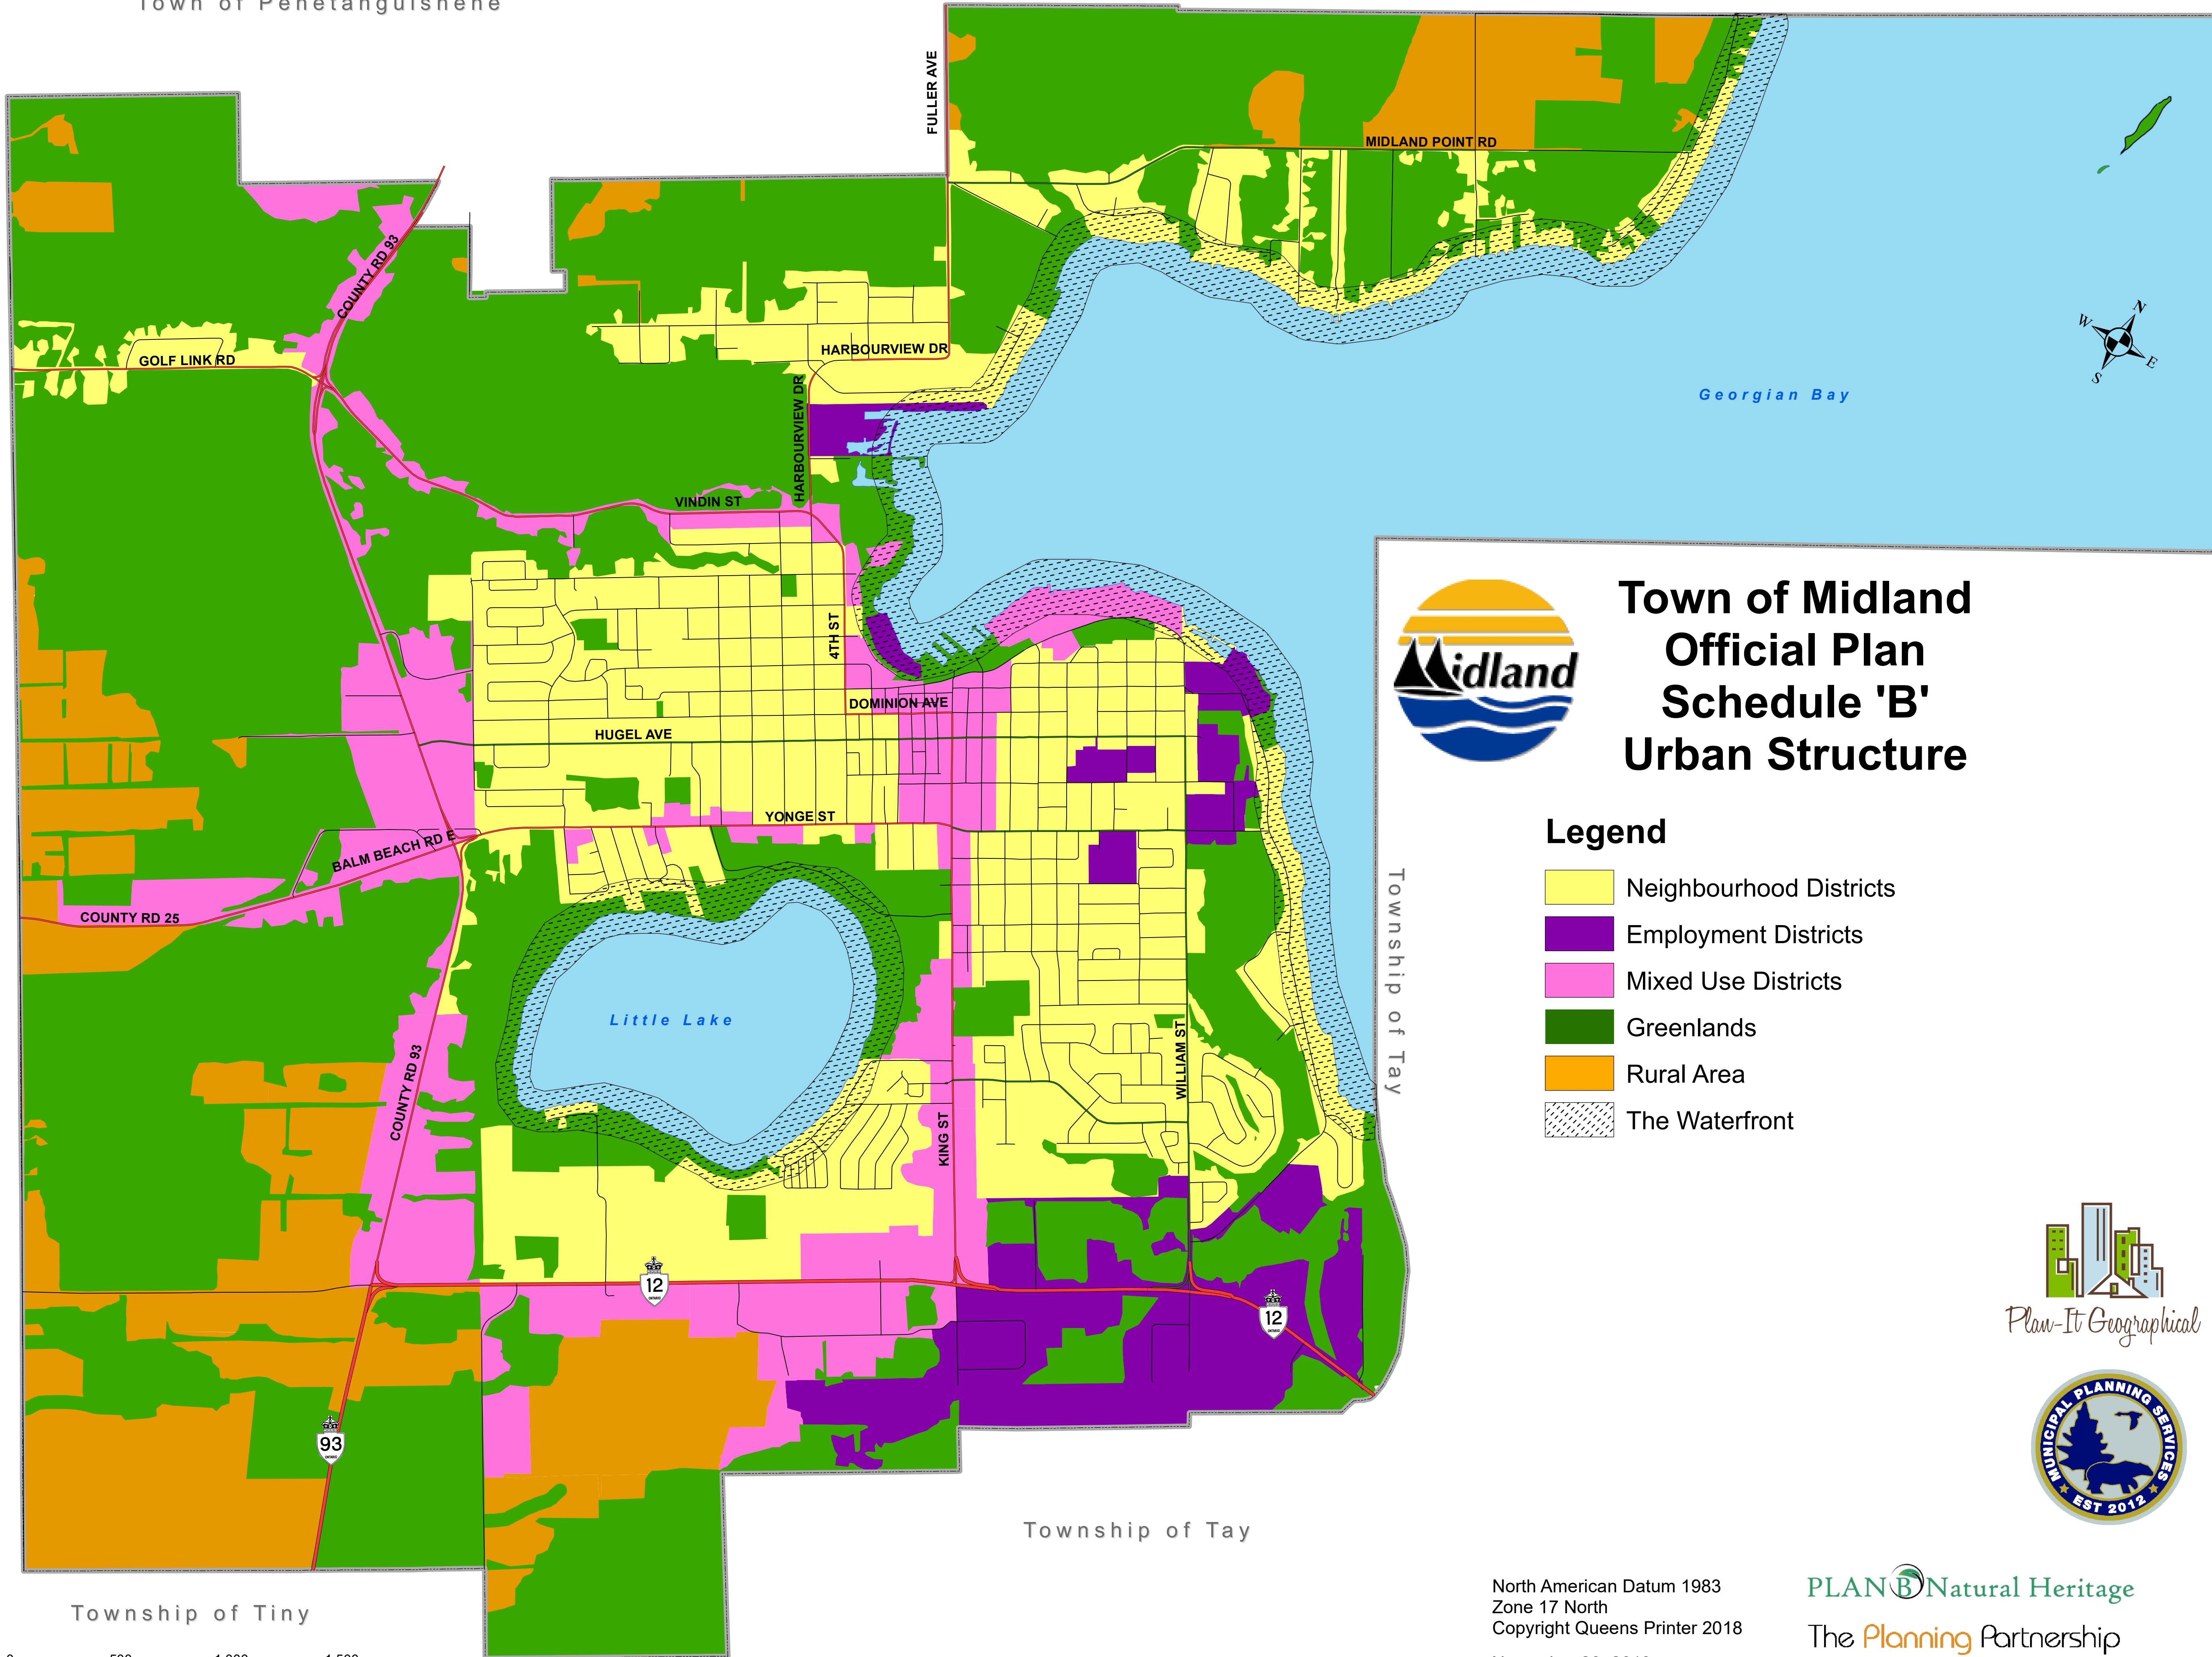

Town of Penetanguishene

Town of Penetanguishene

# Town of Midland Official Plan Schedule 'B' Urban Structure

## Legend

- Neighbourhood Districts
- Employment Districts
- Mixed Use Districts
- Greenlands
- Rural Area
- The Waterfront

Township of Tiny

Township of Tay

Township of Tay

Township of Tiny

North American Datum 1983  
Zone 17 North  
Copyright Queens Printer 2018  
November 20, 2019