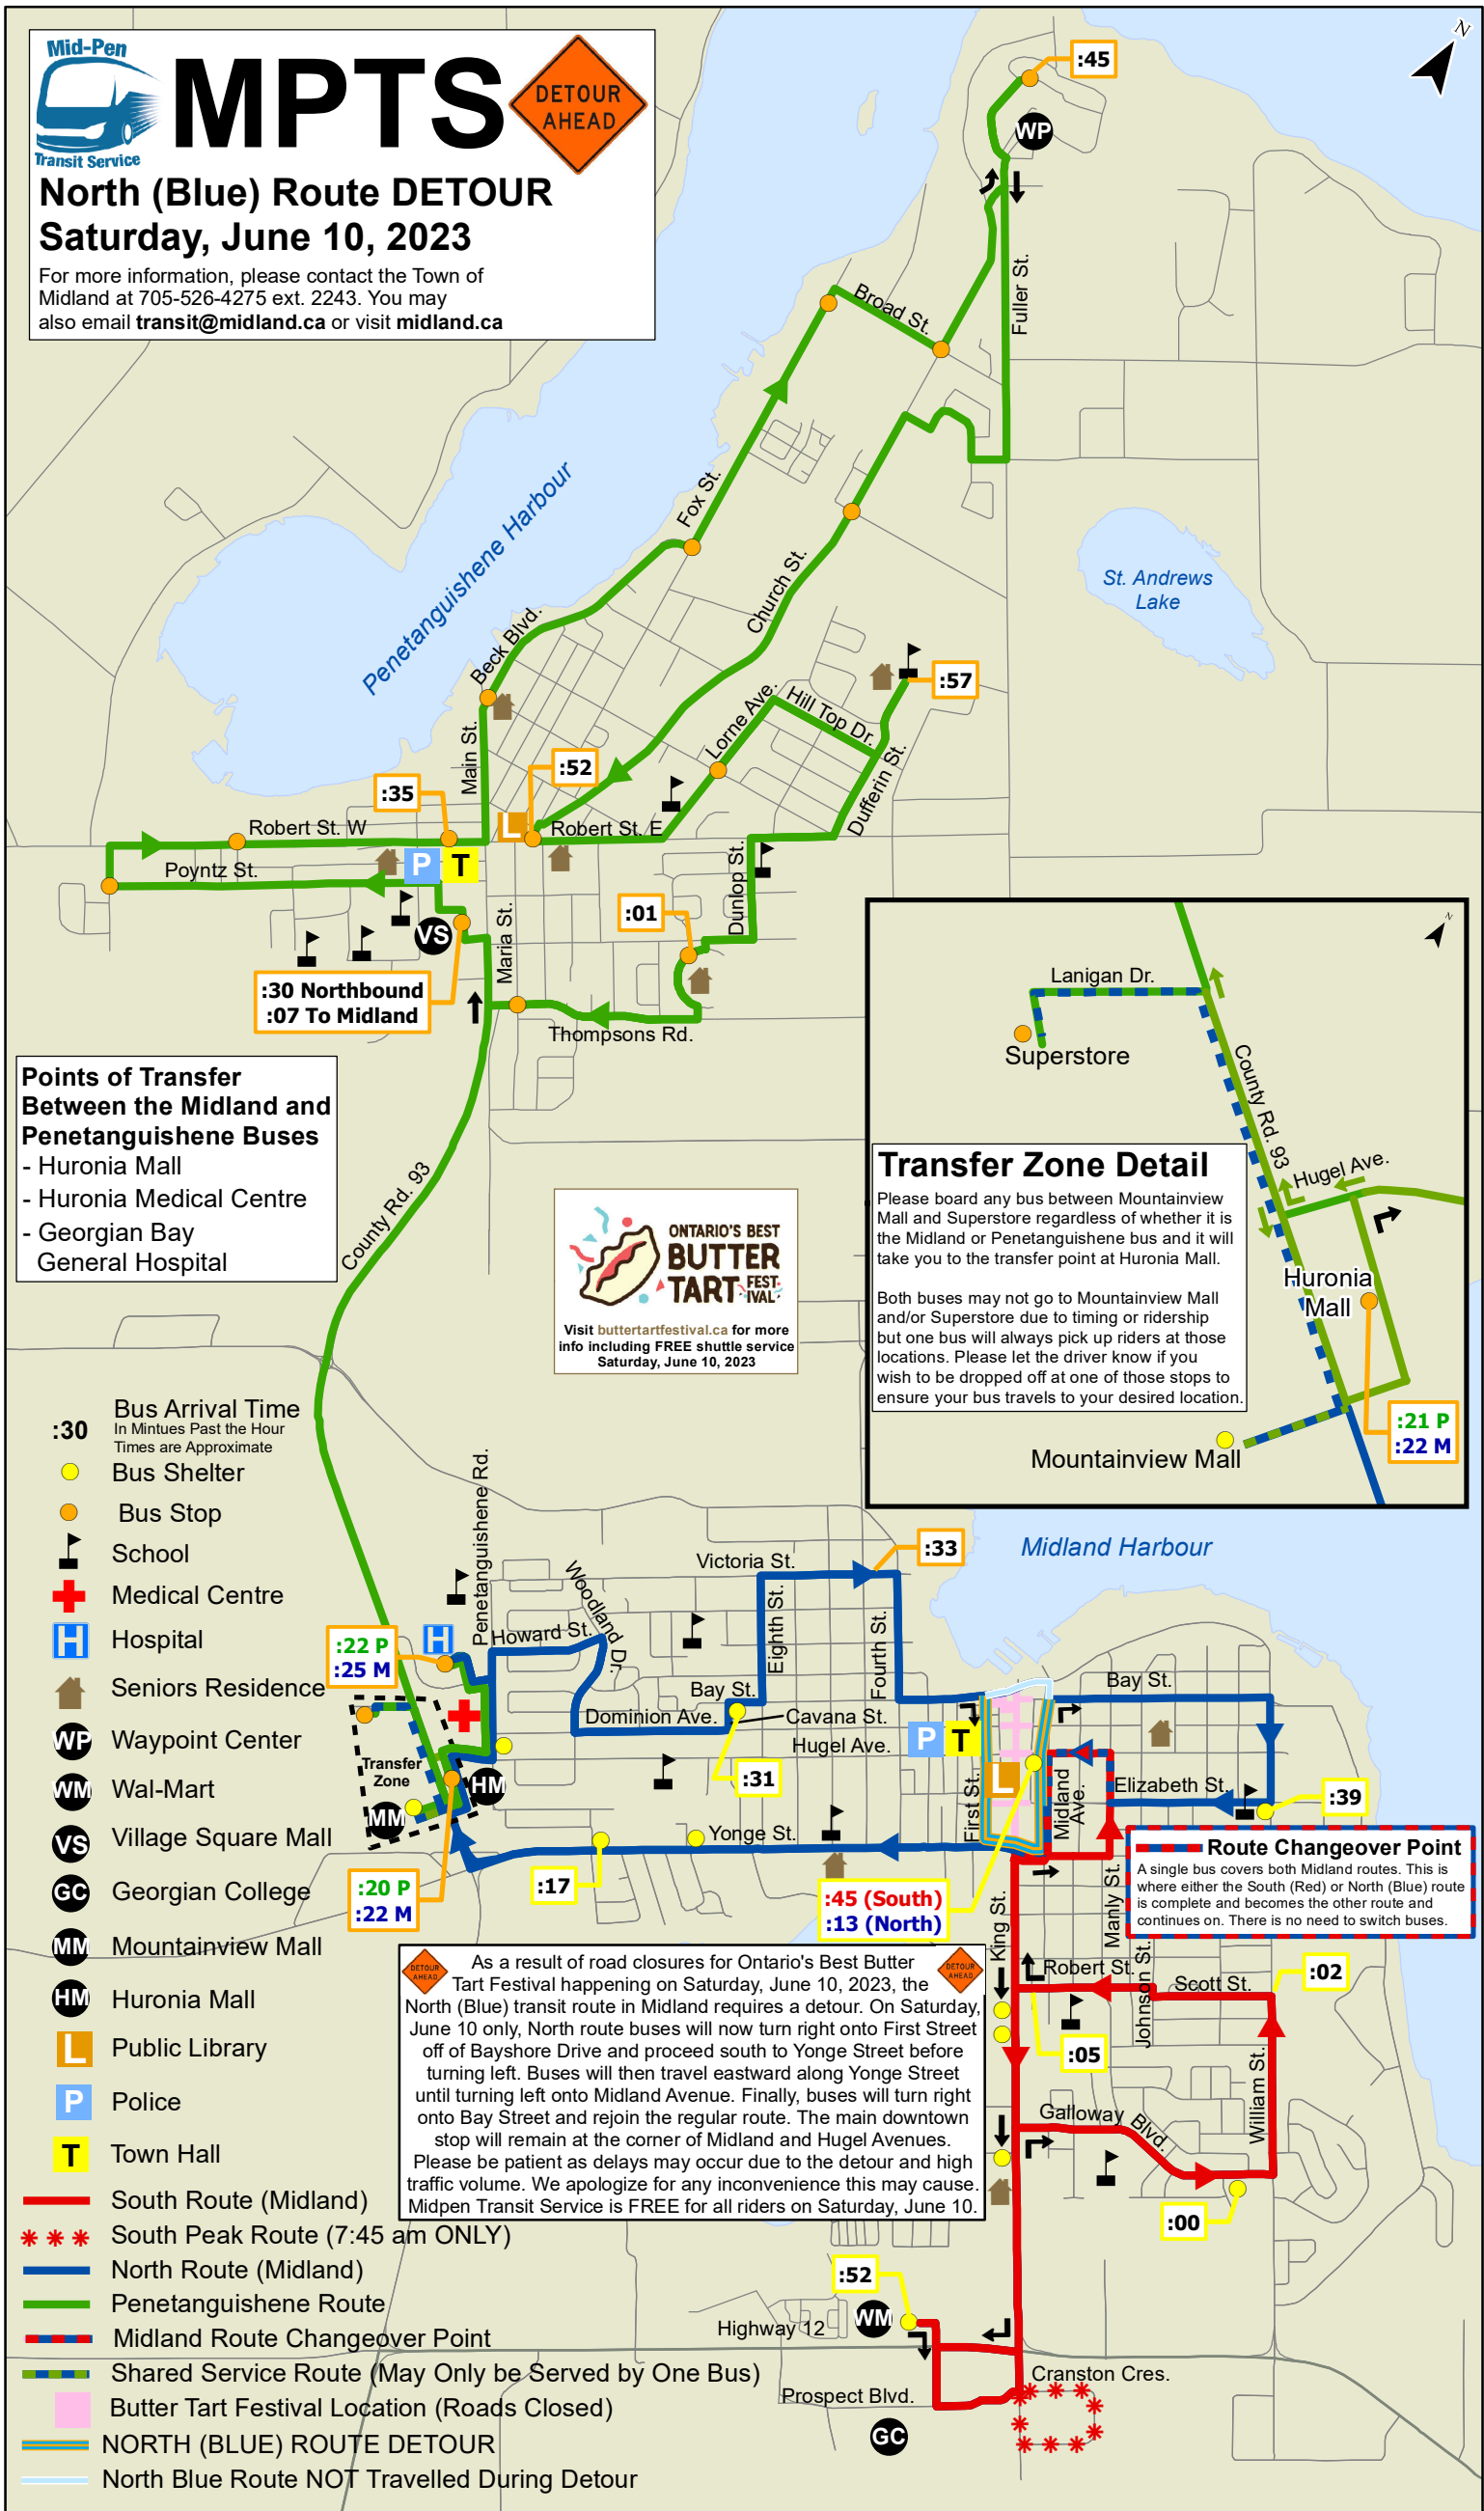

**Points of Transfer Between the Midland and Penetanguishene Buses**

- Huronia Mall
- Huronia Medical Centre
- Georgian Bay General Hospital

**Transfer Zone Detail**

Please board any bus between Mountainview Mall and Superstore regardless of whether it is the Midland or Penetanguishene bus and it will take you to the transfer point at Huronia Mall.

**DETOUR AHEAD**

As a result of road closures for Ontario's Best Butter Tart Festival happening on Saturday, June 10, 2023, the North (Blue) transit route in Midland requires a detour. On Saturday, June 10 only, North route buses will now turn right onto First Street off of Bayshore Drive and proceed south to Yonge Street before turning left. Buses will then travel eastward along Yonge Street until turning left onto Midland Avenue. Finally, buses will turn right onto Bay Street and rejoin the regular route. The main downtown stop will remain at the corner of Midland and Hugel Avenues. Please be patient as delays may occur due to the detour and high traffic volume. We apologize for any inconvenience this may cause. Midpen Transit Service is FREE for all riders on Saturday, June 10.

- :30** Bus Arrival Time In Minutes Past the Hour Times are Approximate
- Bus Shelter
- Bus Stop
- 🏫** School
- +** Medical Centre
- H** Hospital
- 🏠** Seniors Residence
- WP** Waypoint Center
- WM** Wal-Mart
- VS** Village Square Mall
- GC** Georgian College
- MM** Mountainview Mall
- HM** Huronia Mall
- L** Public Library
- P** Police
- T** Town Hall
- South Route (Midland)
- \*\*\*** South Peak Route (7:45 am ONLY)
- North Route (Midland)
- Penetanguishene Route
- Midland Route Changeover Point
- Shared Service Route (May Only be Served by One Bus)
- Butter Tart Festival Location (Roads Closed)
- NORTH (BLUE) ROUTE DETOUR
- North Blue Route NOT Travelled During Detour