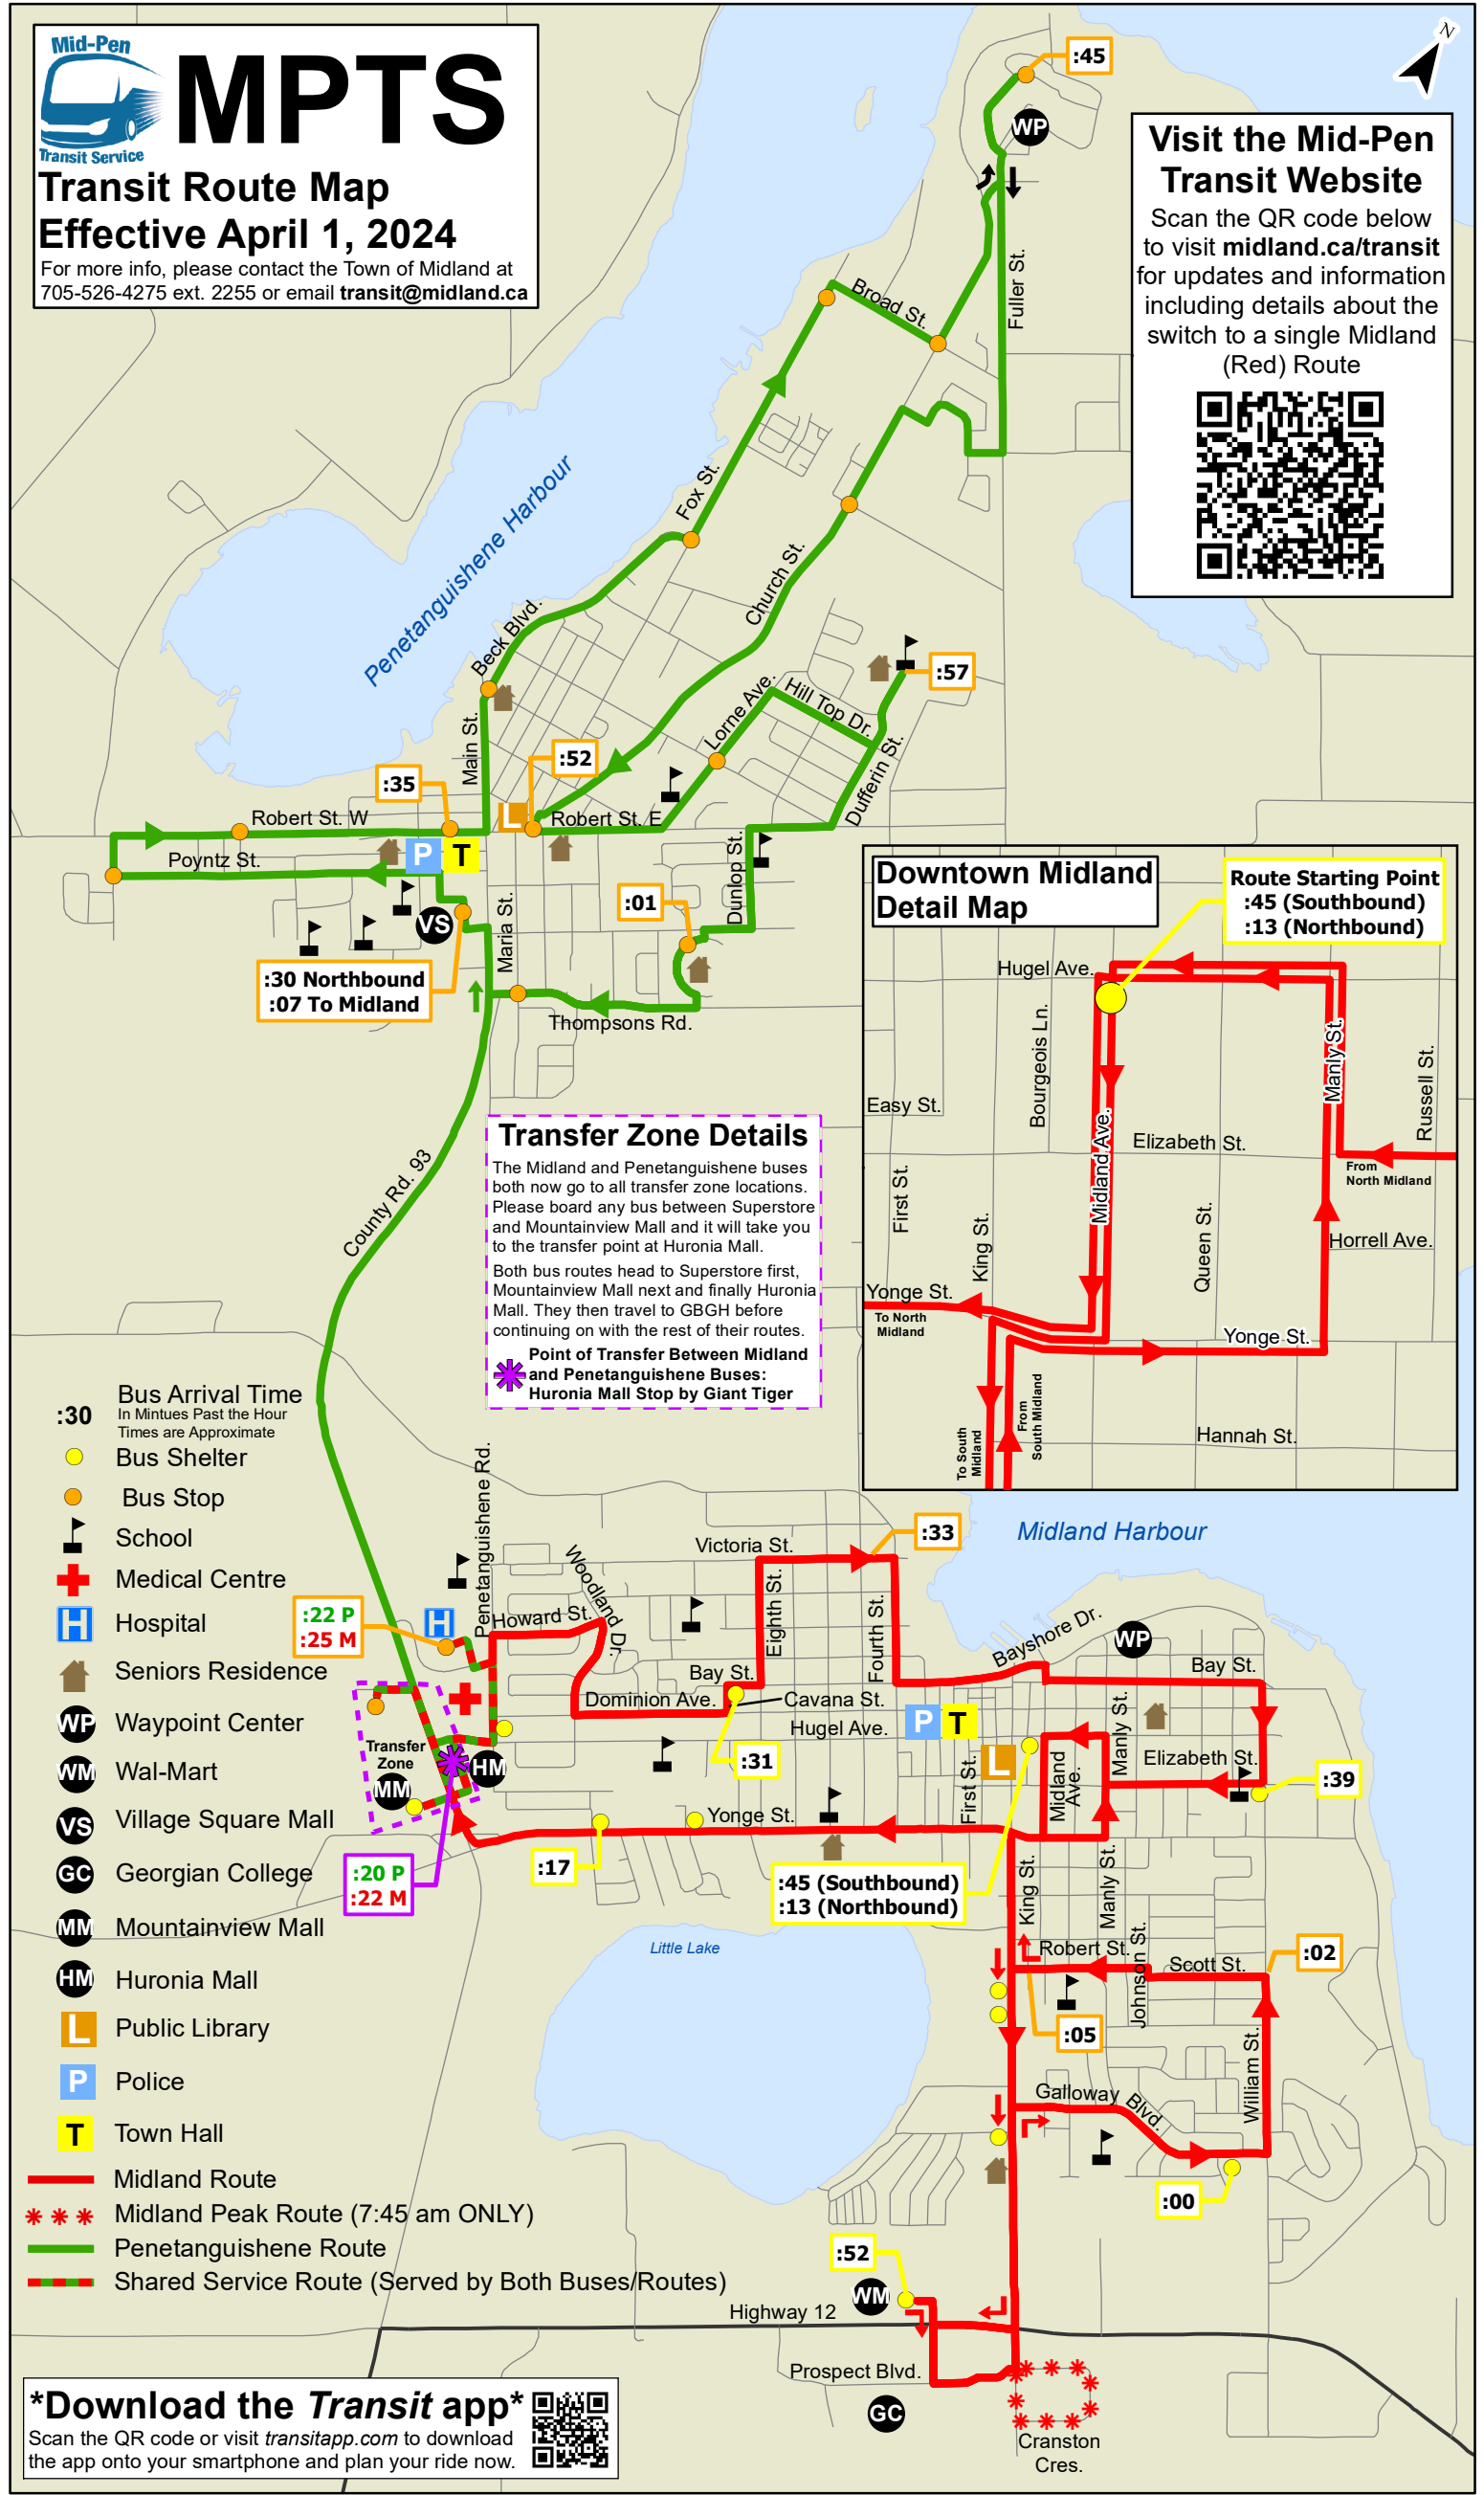

Downtown Midland Detail Map

Route Starting Point
:45 (Southbound)
:13 (Northbound)

Transfer Zone Details

The Midland and Penetanguishene buses both now go to all transfer zone locations. Please board any bus between Superstore and Mountainview Mall and it will take you to the transfer point at Huronia Mall.

Both bus routes head to Superstore first, Mountainview Mall next and finally Huronia Mall. They then travel to GBGH before continuing on with the rest of their routes.

Point of Transfer Between Midland and Penetanguishene Buses:
Huronia Mall Stop by Giant Tiger

:30 Bus Arrival Time
In Minutes Past the Hour
Times are Approximate

- Bus Shelter
- Bus Stop
- School
- Medical Centre
- Hospital
- Seniors Residence
- Waypoint Center
- Wal-Mart
- Village Square Mall
- Georgian College
- Mountainview Mall
- Huronia Mall
- Public Library
- Police
- Town Hall

- Midland Route
- Midland Peak Route (7:45 am ONLY)
- Penetanguishene Route
- Shared Service Route (Served by Both Buses/Routes)

Download the Transit app

Scan the QR code or visit transitapp.com to download the app onto your smartphone and plan your ride now.