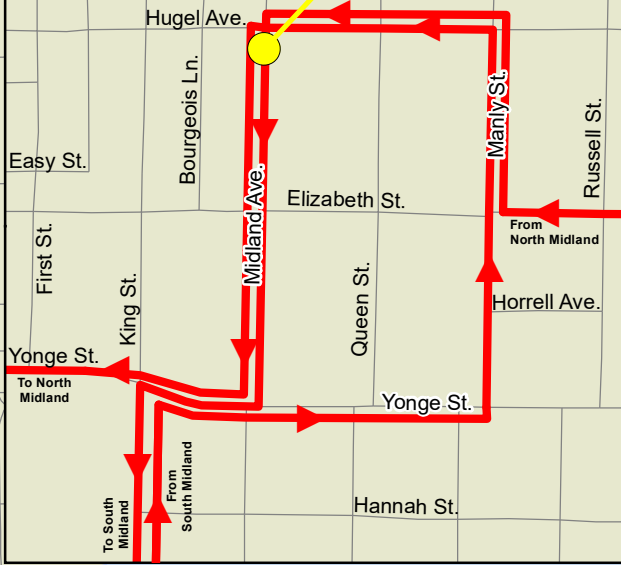

MPTS

Transit Route Map

Effective April 1, 2024

For more info, please contact the Town of Midland at 705-526-4275 ext. 2255 or email transit@midland.ca

Visit the Mid-Pen Transit Website

Scan the QR code below to visit midland.ca/transit for updates and information including details about the switch to a single Midland (Red) Route

Downtown Midland Detail Map

Route Starting Point
:45 (Southbound)
:13 (Northbound)

Transfer Zone Details

The Midland and Penetanguishene buses both now go to all transfer zone locations. Please board any bus between Superstore and Mountainview Mall and it will take you to the transfer point at Huronia Mall.

Both bus routes head to Superstore first, Mountainview Mall next and finally Huronia Mall. They then travel to GBGH before continuing on with the rest of their routes.

Point of Transfer Between Midland and Penetanguishene Buses:
Huronia Mall Stop by Giant Tiger

:30 Bus Arrival Time
In Minutes Past the Hour
Times are Approximate

- Bus Shelter
- Bus Stop
- School
- Medical Centre
- Hospital
- Seniors Residence
- Waypoint Center
- Wal-Mart
- Village Square Mall
- Georgian College
- Mountainview Mall
- Huronia Mall
- Public Library
- Police
- Town Hall