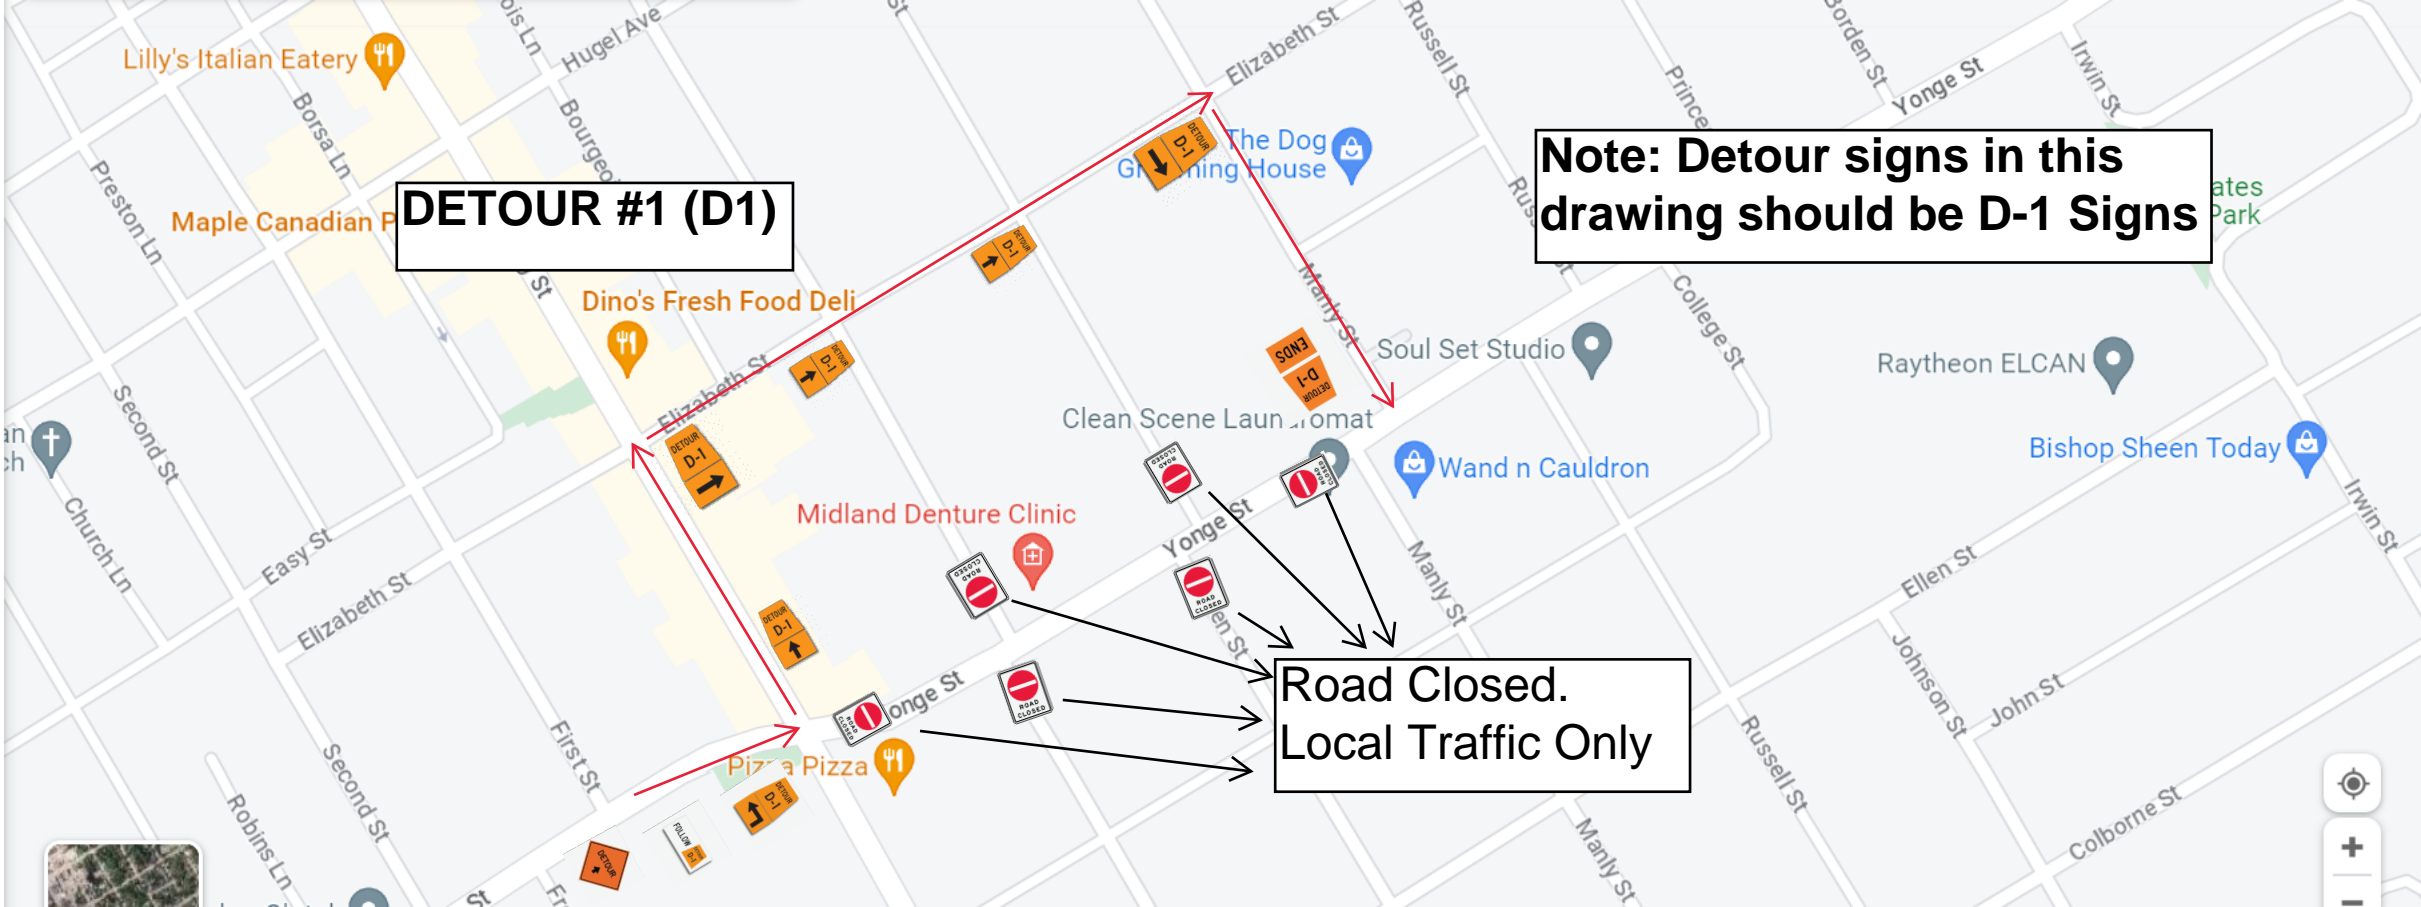

Saved

Recents

Midland

DETOUR #1 (D1)

Note: Detour signs in this drawing should be D-1 Signs

**Road Closed.
Local Traffic Only**

DETOUR #2 (D2)

Note: Detour signs in this drawing should be D-2 Signs

**Road Closed.
Local Traffic Only**

Lilly's Italian Eatery

Maple Canadian

Dino's Fresh Food Deli

Midland Denture Clinic

Pizza Pizza

Clean Scene Laundromat

Wand n Cauldron

Ernest T. Bates Memorial Park

Raytheon ELCAN

Bishop Sheen Today

The Dog Grooming House

So Set Studio