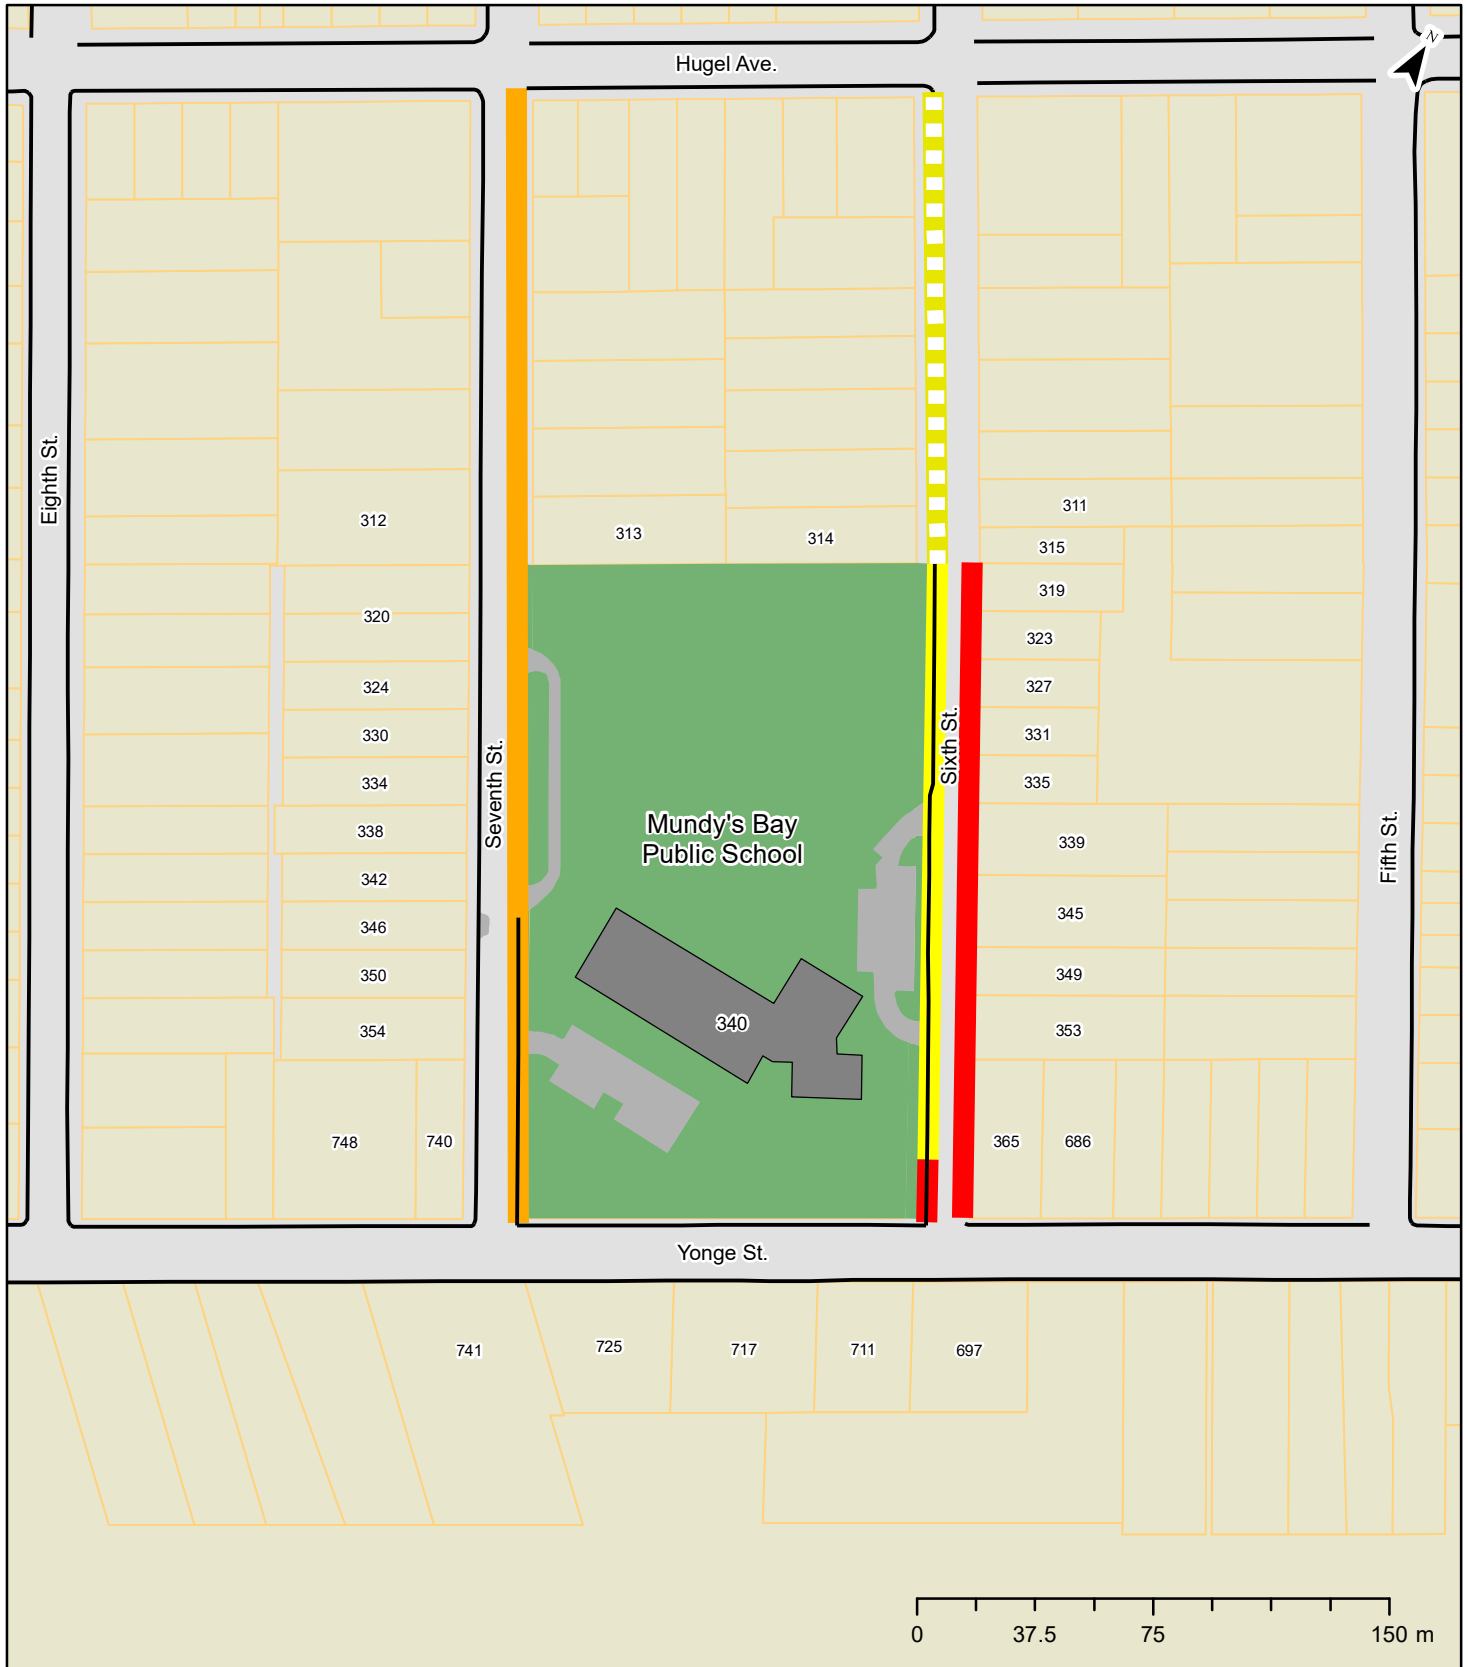

Mundy's Bay School/Sixth Street

Proposed Parking Option 2 - Extend Parking Prohibited Between 8 AM And 5 PM (Monday-Friday) on the West Side of Sixth St. to Hugel Ave.

- Proposed Parking Option 2 - Extend Parking Prohibited Between 8AM and 5PM (Mon-Fri) to Hugel Ave.
- Sidewalk
- No Parking
- No Stopping
- No Parking Between 8 AM and 5 PM
- School Building
- School Drop-Off Zone / Parking Area
- Mundy's Bay Public School Property