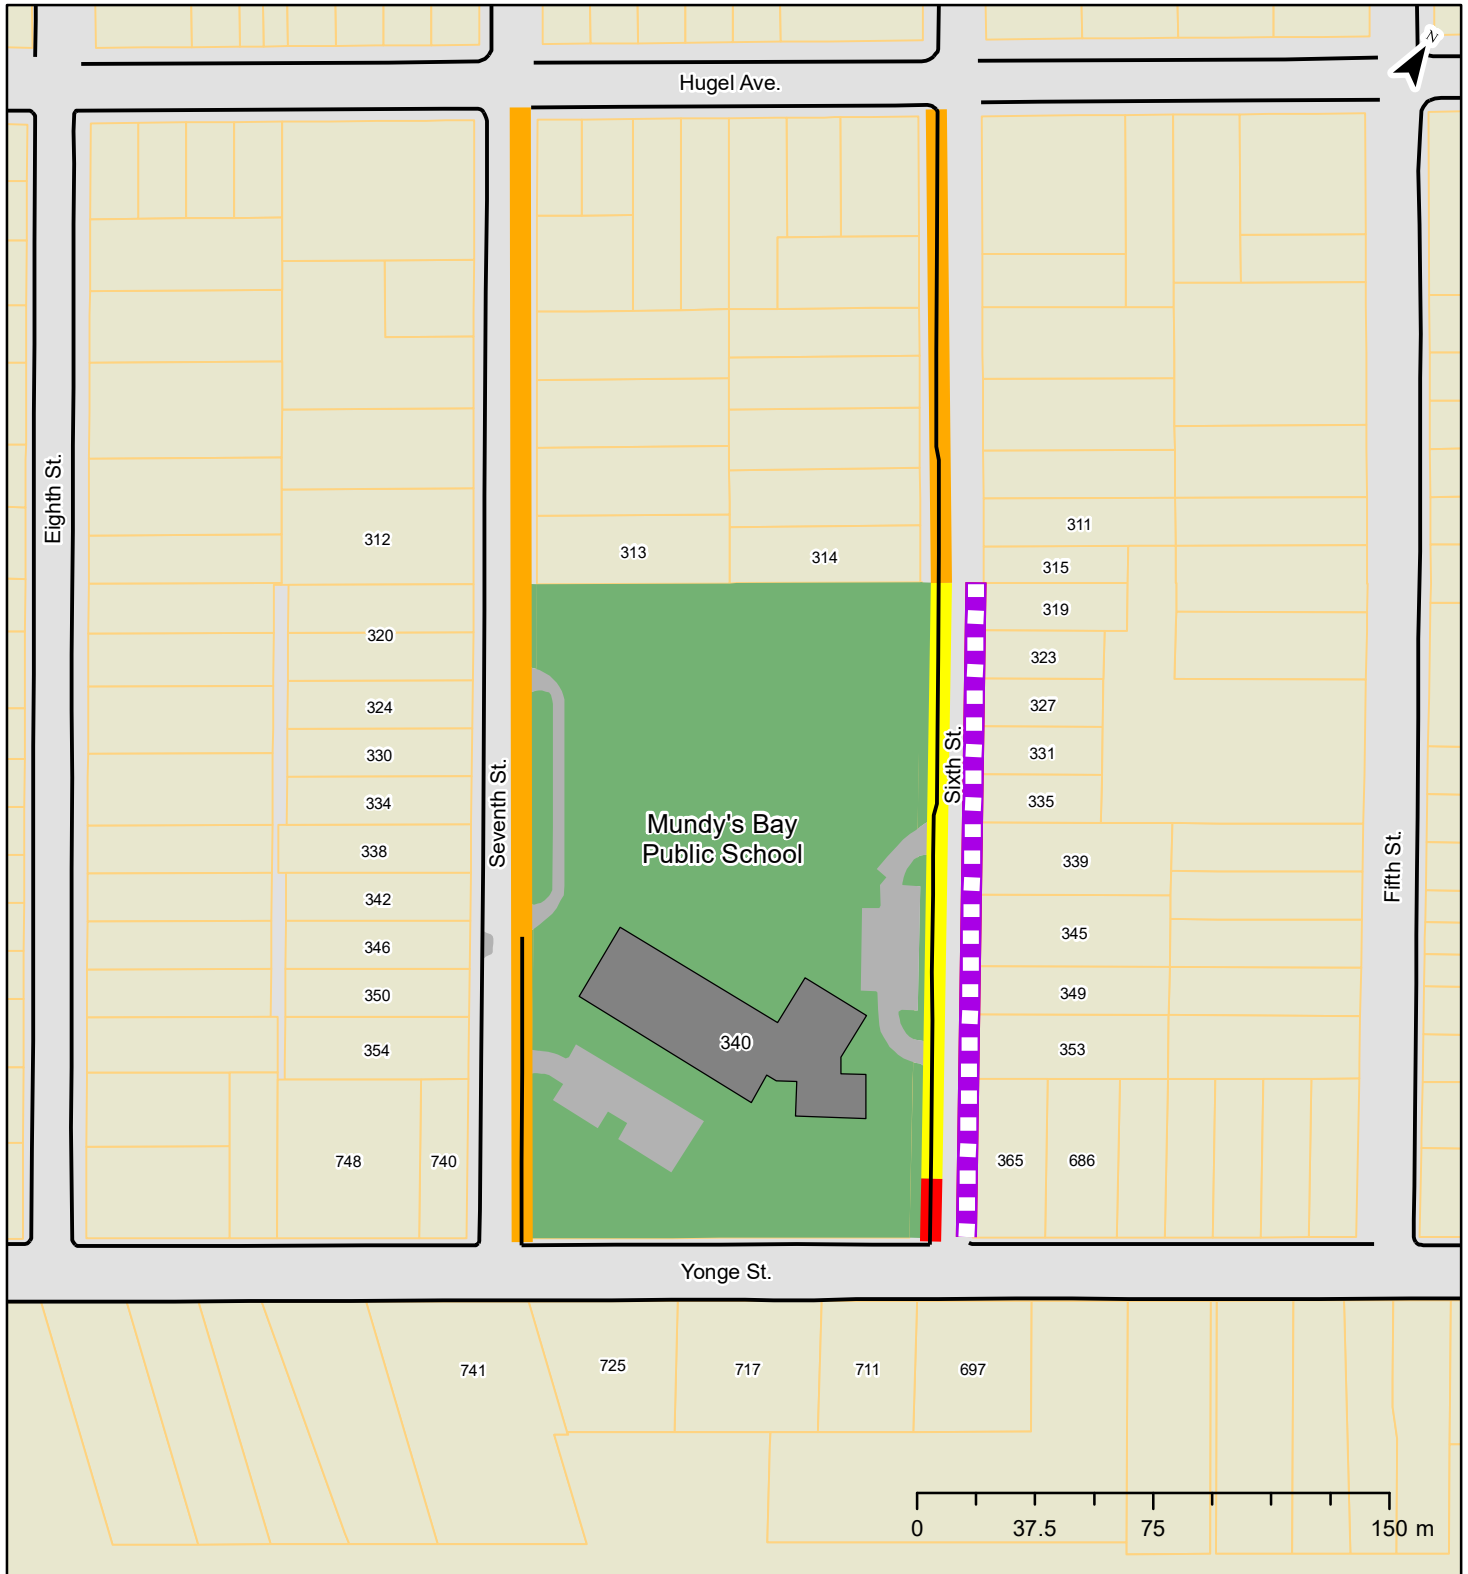

# Mundy's Bay School/Sixth Street Proposed Parking Option 3 Remove the Stopping Prohibited Zone

### Proposed Parking Option 3

Remove the Stopping Prohibited Zone on the East Side of Sixth St.

### Existing Street Parking Situation

No Parking

No Stopping

No Parking Between 8 AM and 5 PM (Monday-Friday)

Sidewalk

School Building

School Drop-Off Zone / Parking Area

Mundy's Bay Public School Property