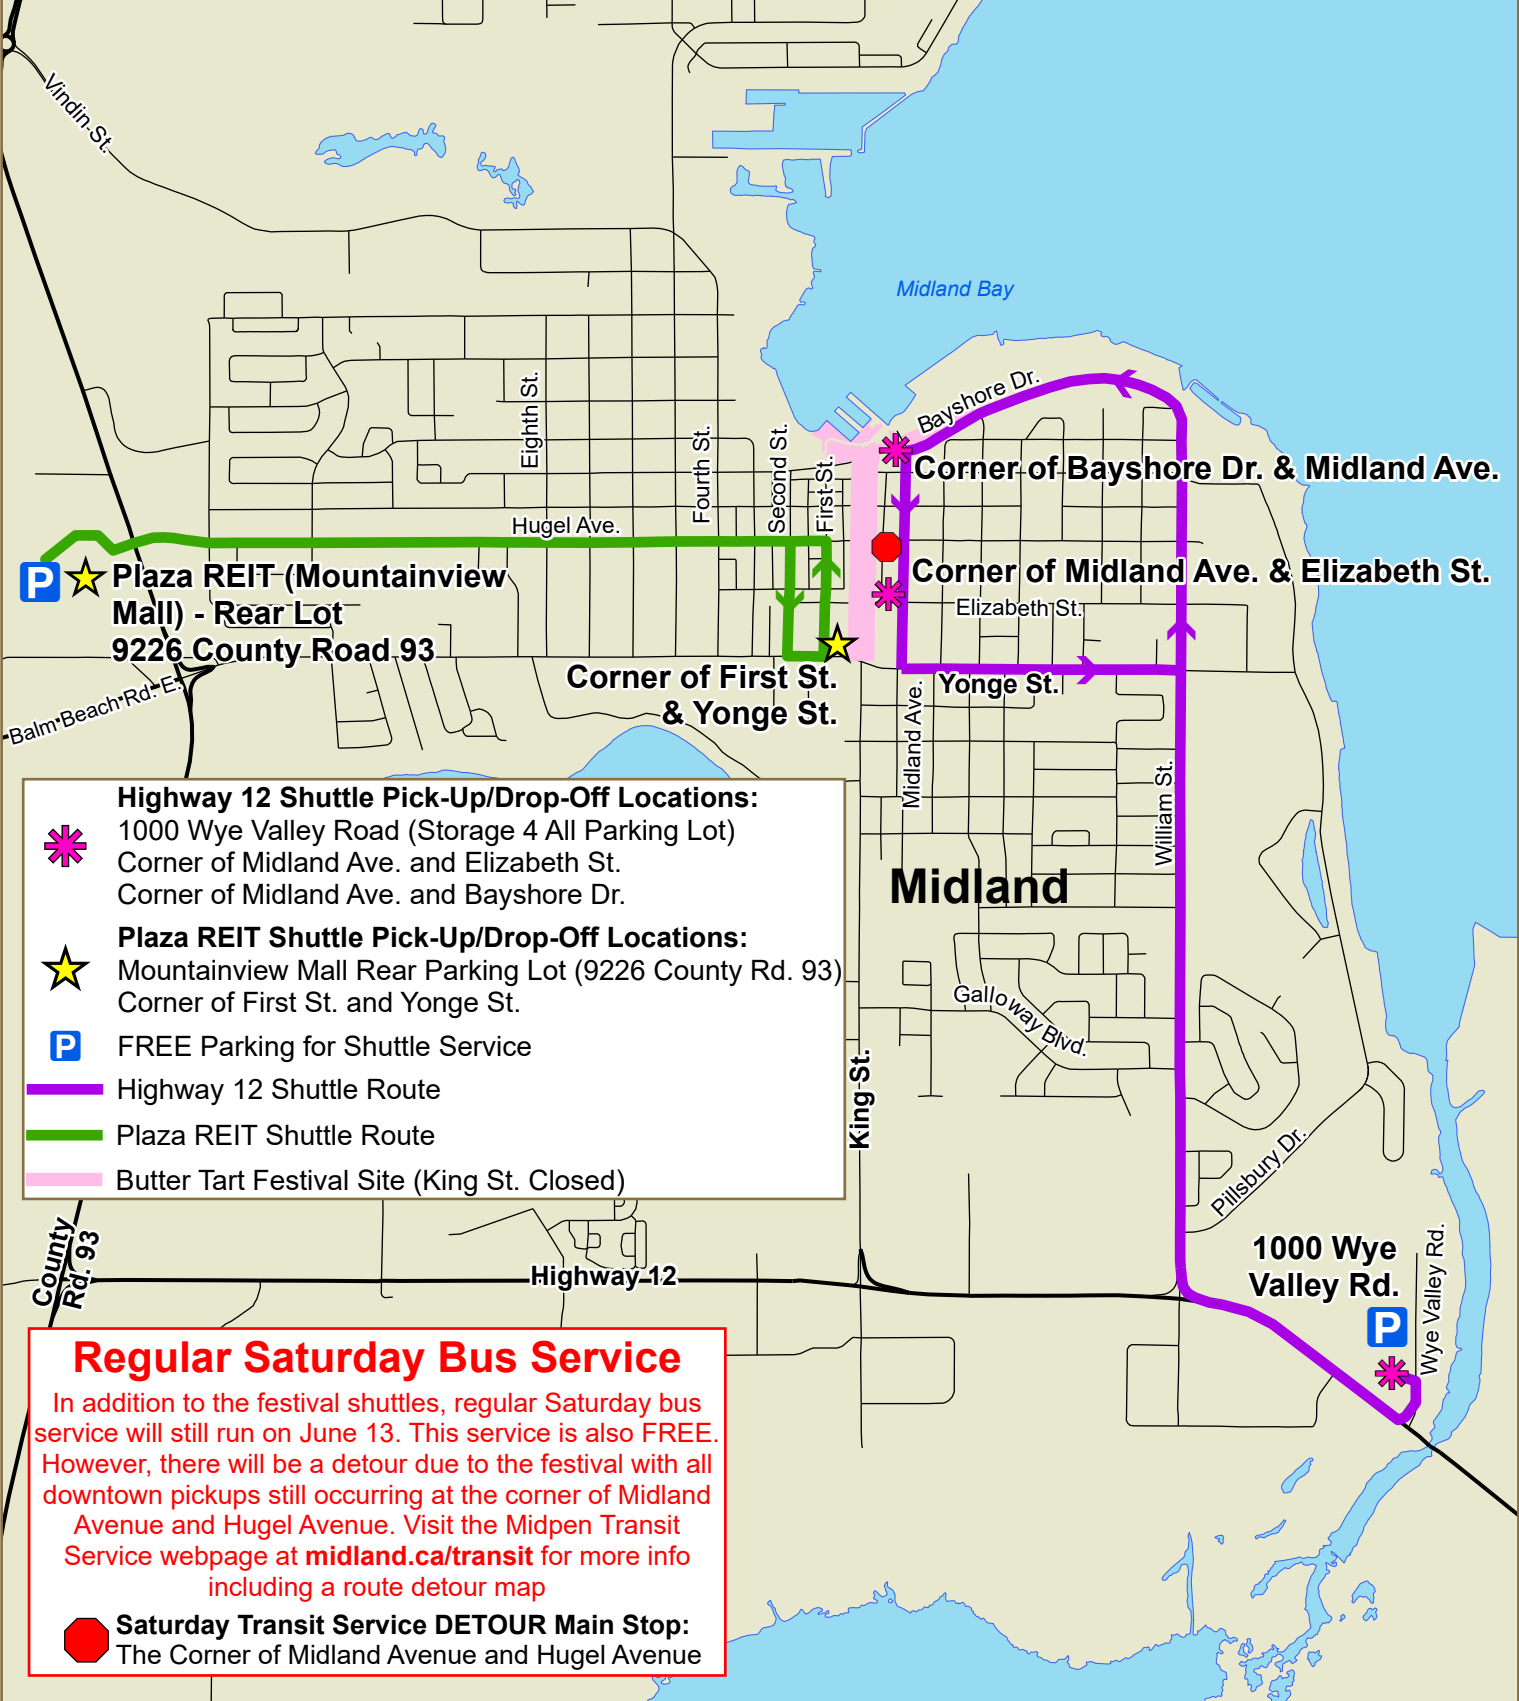

Ontario's Best Butter Tart Festival Free Shuttle Bus Service

Running Continuously on Sat. June 13 from 8:45am to 5:30pm
Visit buttertartfestival.ca for more information

- Highway 12 Shuttle Pick-Up/Drop-Off Locations:**
- * 1000 Wye Valley Road (Storage 4 All Parking Lot)
 - * Corner of Midland Ave. and Elizabeth St.
 - * Corner of Midland Ave. and Bayshore Dr.
- Plaza REIT Shuttle Pick-Up/Drop-Off Locations:**
- * Mountainview Mall Rear Parking Lot (9226 County Rd. 93)
 - * Corner of First St. and Yonge St.
- P FREE Parking for Shuttle Service
 - Highway 12 Shuttle Route
 - Plaza REIT Shuttle Route
 - Butter Tart Festival Site (King St. Closed)

Regular Saturday Bus Service

In addition to the festival shuttles, regular Saturday bus service will still run on June 13. This service is also FREE. However, there will be a detour due to the festival with all downtown pickups still occurring at the corner of Midland Avenue and Hugel Avenue. Visit the Midpen Transit Service webpage at midland.ca/transit for more info including a route detour map

Saturday Transit Service DETOUR Main Stop:
The Corner of Midland Avenue and Hugel Avenue