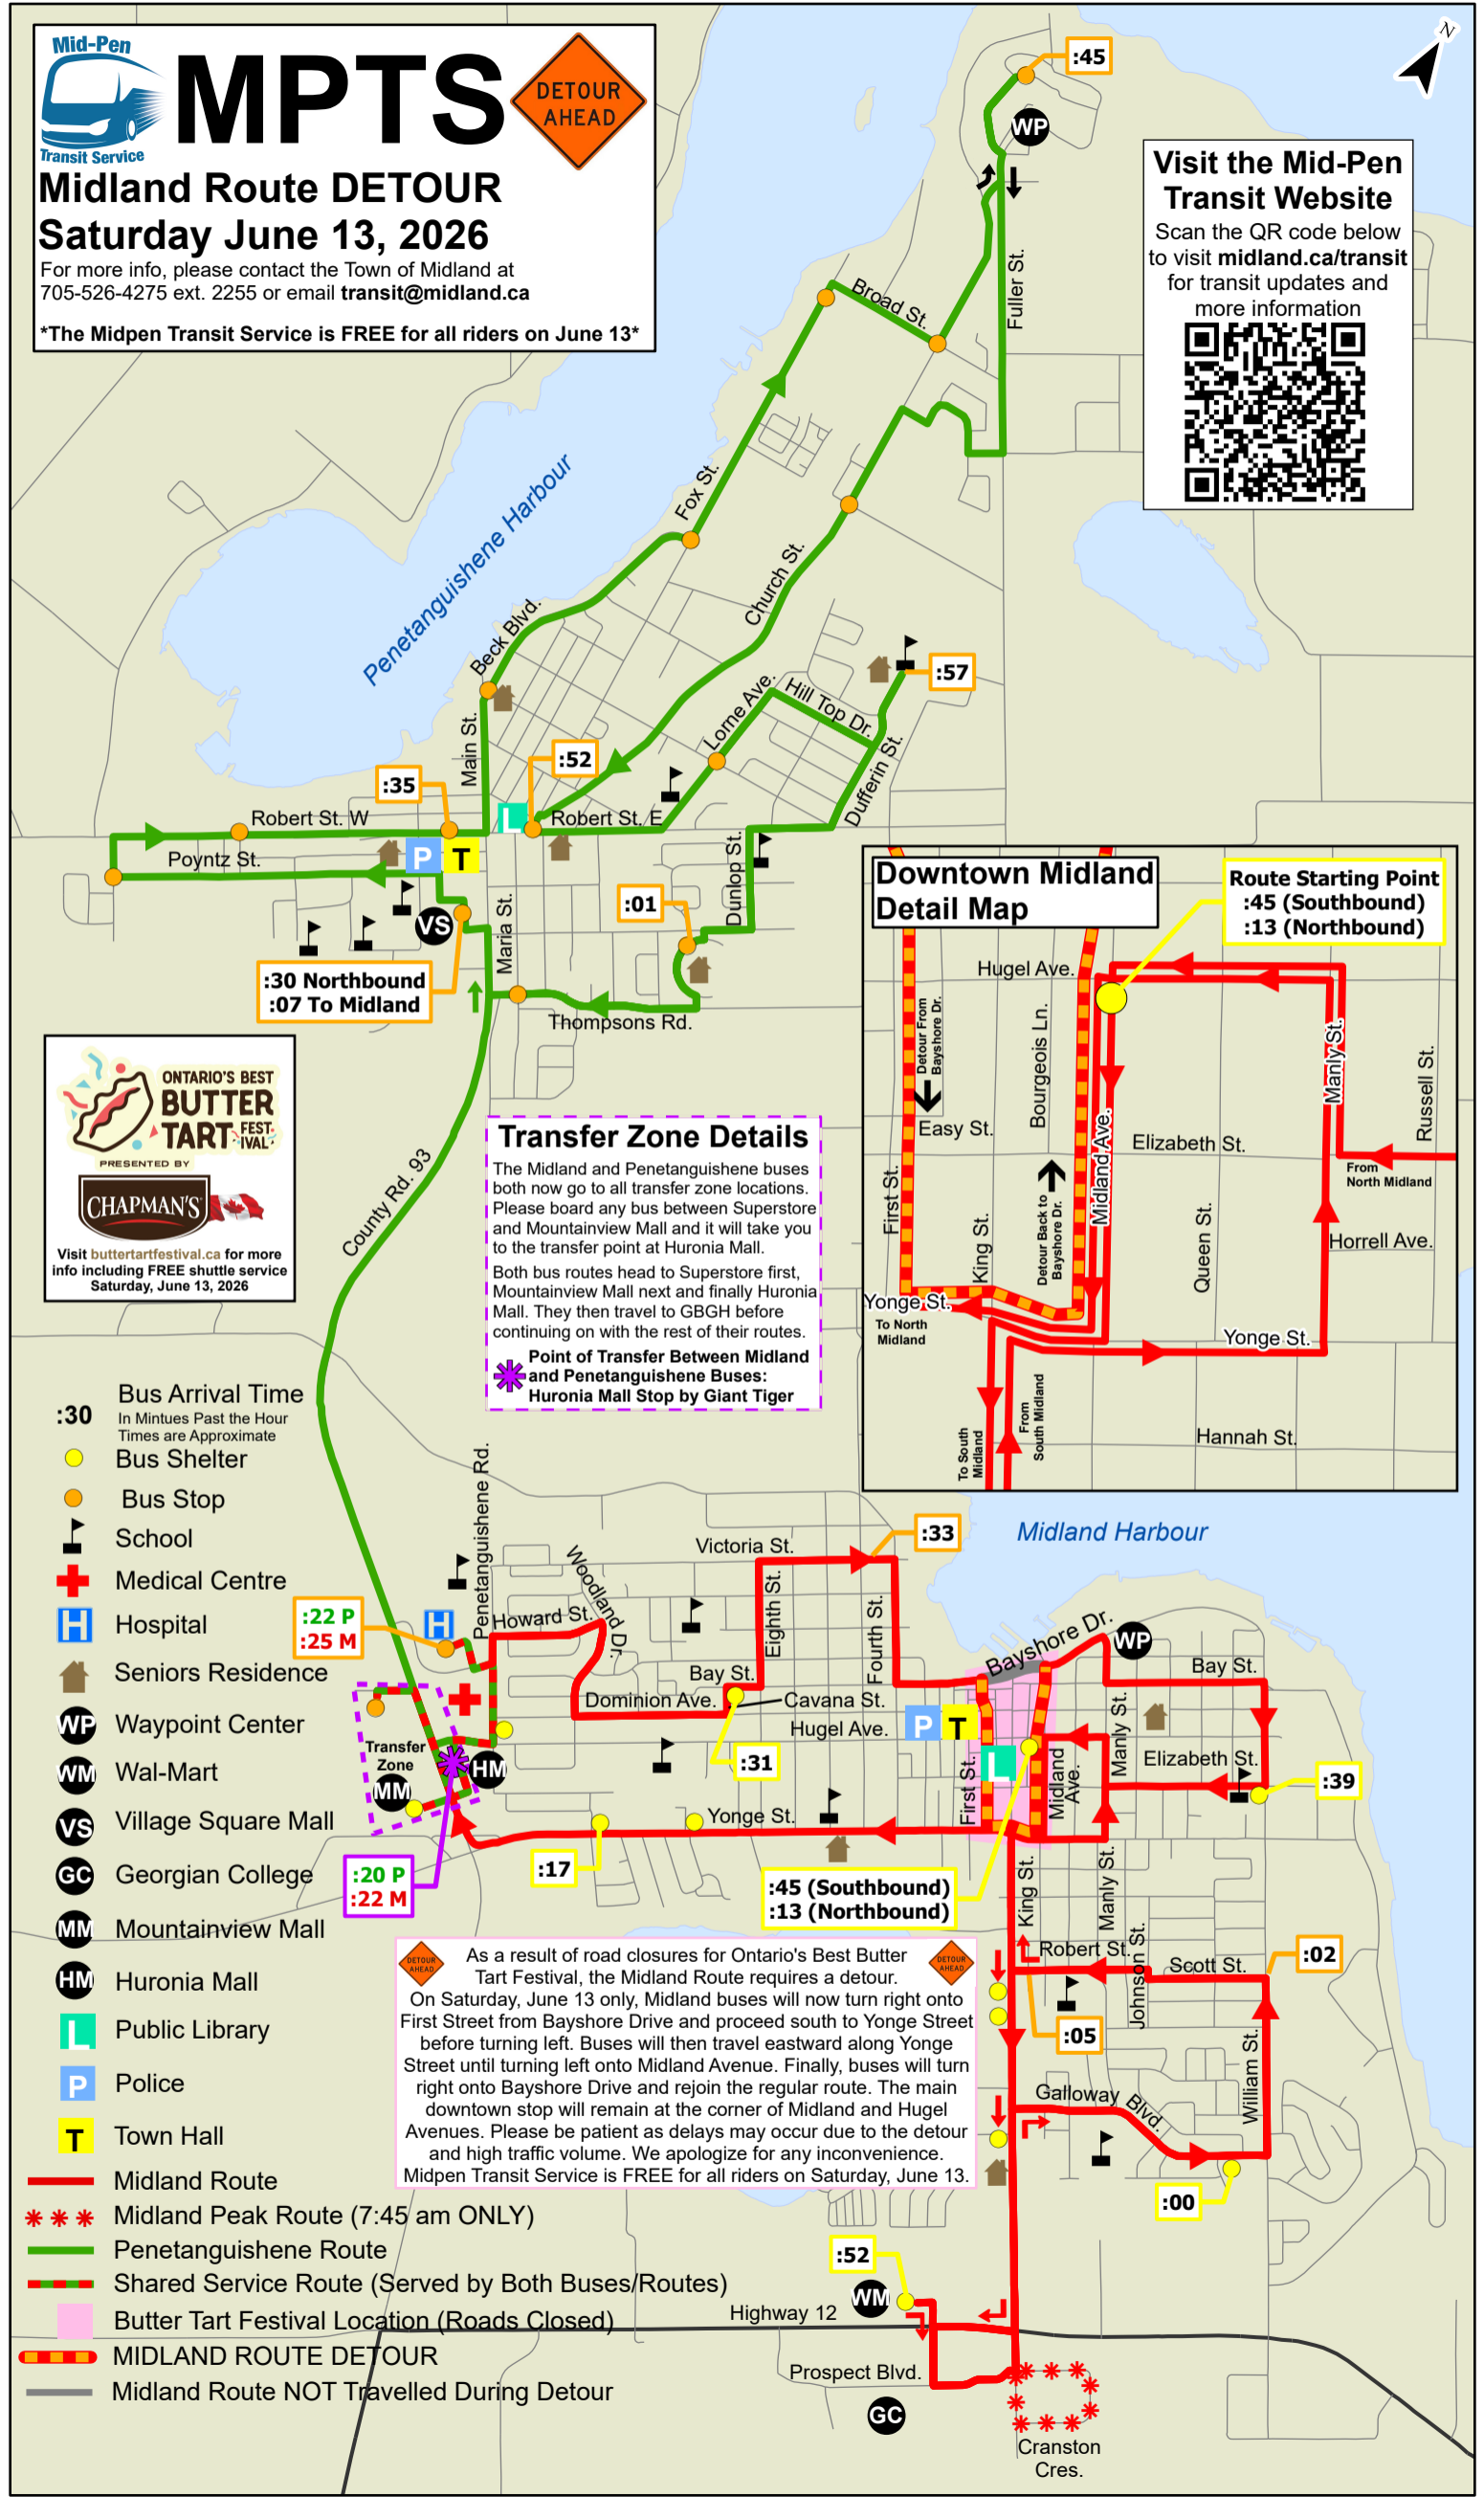

Visit the Mid-Pen Transit Website  
Scan the QR code below to visit [midland.ca/transit](http://midland.ca/transit) for transit updates and more information

**Transfer Zone Details**  
The Midland and Penetanguishene buses both now go to all transfer zone locations. Please board any bus between Superstore and Mountainview Mall and it will take you to the transfer point at Huronia Mall.  
Both bus routes head to Superstore first, Mountainview Mall next and finally Huronia Mall. They then travel to GBGH before continuing on with the rest of their routes.  
**Point of Transfer Between Midland and Penetanguishene Buses:**  
Hurononia Mall Stop by Giant Tiger

As a result of road closures for Ontario's Best Butter Tart Festival, the Midland Route requires a detour. On Saturday, June 13 only, Midland buses will now turn right onto First Street from Bayshore Drive and proceed south to Yonge Street before turning left. Buses will then travel eastward along Yonge Street until turning left onto Midland Avenue. Finally, buses will turn right onto Bayshore Drive and rejoin the regular route. The main downtown stop will remain at the corner of Midland and Hugel Avenues. Please be patient as delays may occur due to the detour and high traffic volume. We apologize for any inconvenience. Midpen Transit Service is FREE for all riders on Saturday, June 13.

- Bus Arrival Time**  
In Minutes Past the Hour  
Times are Approximate
- Bus Shelter**
- Bus Stop**
- School**
- Medical Centre**
- Hospital**
- Seniors Residence**
- Waypoint Center**
- Wal-Mart**
- Village Square Mall**
- Georgian College**
- Mountainview Mall**
- Hurononia Mall**
- Public Library**
- Police**
- Town Hall**
- Midland Route**
- Midland Peak Route (7:45 am ONLY)**
- Penetanguishene Route**
- Shared Service Route (Served by Both Buses/Routes)**
- Butter Tart Festival Location (Roads Closed)**
- MIDLAND ROUTE DETOUR**
- Midland Route NOT Travelled During Detour**