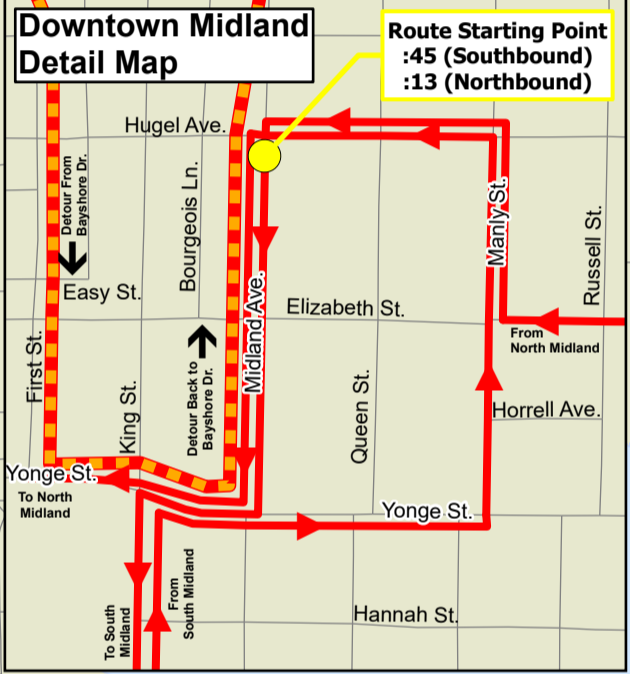

Visit the Mid-Pen Transit Website  
Scan the QR code below to visit [midland.ca/transit](http://midland.ca/transit) for transit updates and more information

**Transfer Zone Details**  
The Midland and Penetanguishene buses both now go to all transfer zone locations. Please board any bus between Superstore and Mountainview Mall and it will take you to the transfer point at Huronia Mall.  
Both bus routes head to Superstore first, Mountainview Mall next and finally Huronia Mall. They then travel to GBGH before continuing on with the rest of their routes.  
**Point of Transfer Between Midland and Penetanguishene Buses:**  
Hurononia Mall Stop by Giant Tiger

As a result of road closures for Ontario's Best Butter Tart Festival, the Midland Route requires a detour. On Saturday, June 13 only, Midland buses will now turn right onto First Street from Bayshore Drive and proceed south to Yonge Street before turning left. Buses will then travel eastward along Yonge Street until turning left onto Midland Avenue. Finally, buses will turn right onto Bayshore Drive and rejoin the regular route. The main downtown stop will remain at the corner of Midland and Hugel Avenues. Please be patient as delays may occur due to the detour and high traffic volume. We apologize for any inconvenience. Midpen Transit Service is FREE for all riders on Saturday, June 13.

- Bus Arrival Time**  
In Minutes Past the Hour  
Times are Approximate
- Bus Shelter**
- Bus Stop**
- School**
- Medical Centre**
- Hospital**
- Seniors Residence**
- Waypoint Center**
- Wal-Mart**
- Village Square Mall**
- Georgian College**
- Mountainview Mall**
- Hurononia Mall**
- Public Library**
- Police**
- Town Hall**
- Midland Route**
- Midland Peak Route (7:45 am ONLY)**
- Penetanguishene Route**
- Shared Service Route (Served by Both Buses/Routes)**
- Butter Tart Festival Location (Roads Closed)**
- MIDLAND ROUTE DETOUR**
- Midland Route NOT Travelled During Detour**